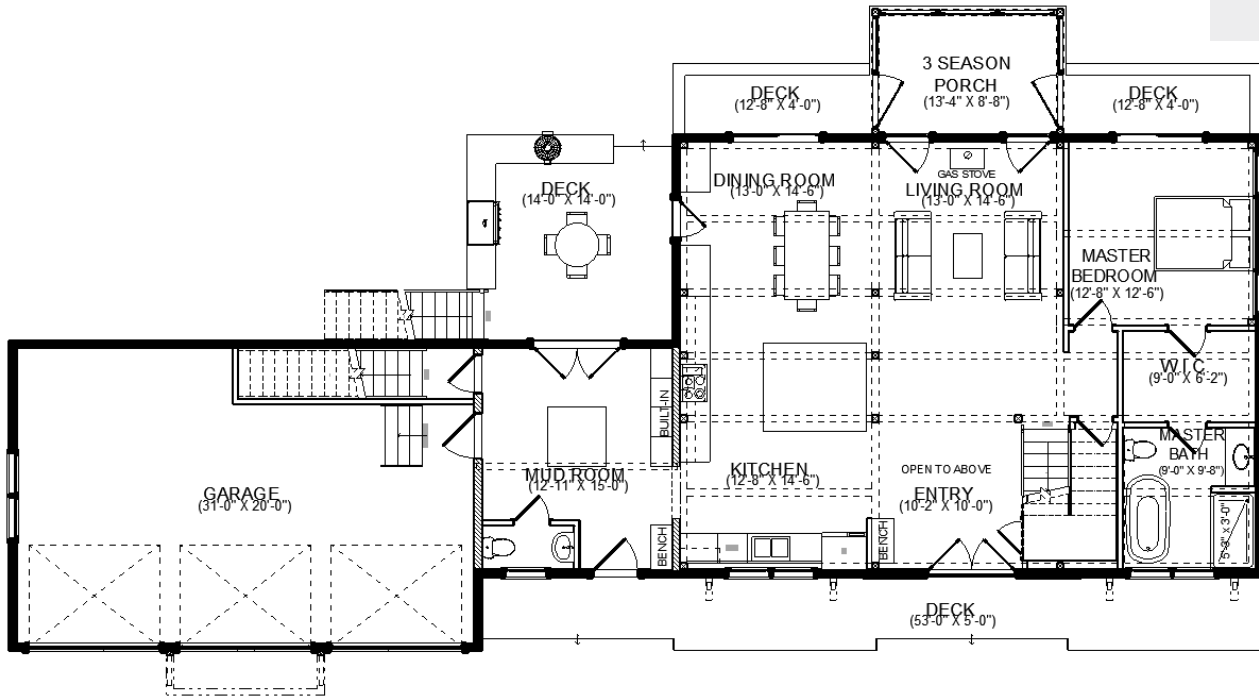

# Winslow Farmhouse

**SQUARE FEET**  
2,434

**BEDROOMS**  
4

**BATHROOMS**  
3.5

FIRST FLOOR

SECOND FLOOR