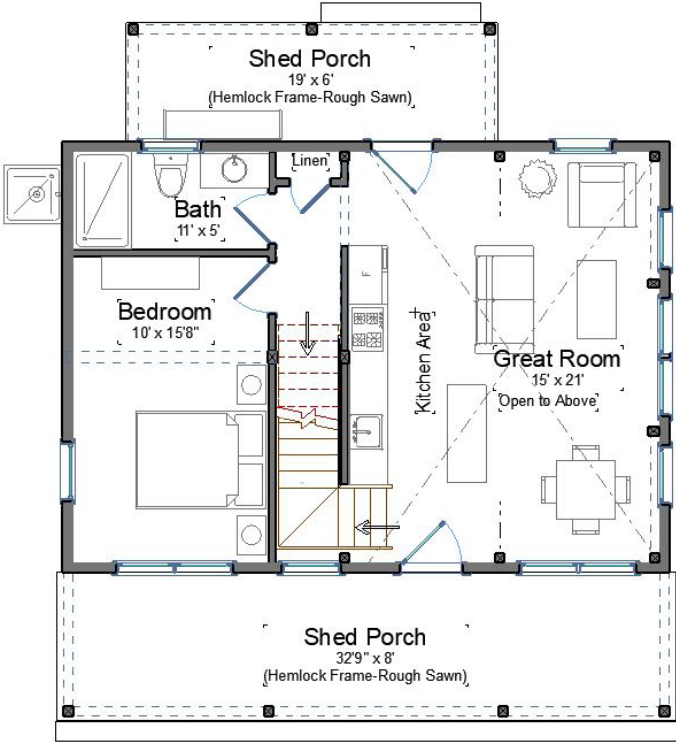

Tidepool Cottage

Tidepool Cottage

SQUARE FEET
790

BEDROOMS
2

BATHROOMS
1

FIRST FLOOR

SECOND FLOOR