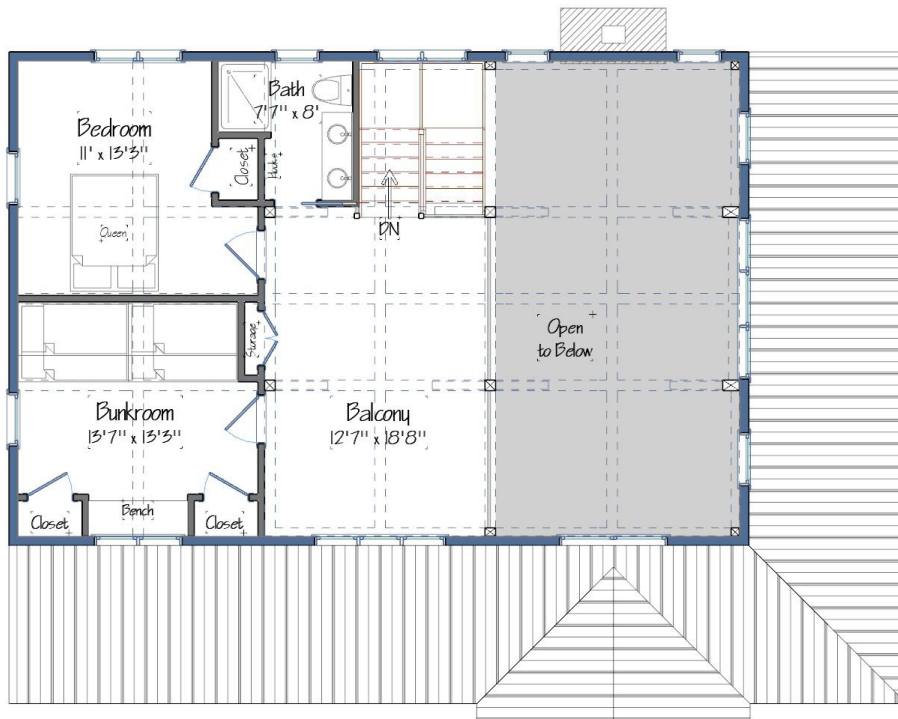

Snoqualmie Lodge

Snoqualmie Lodge

SQUARE FEET
1,886

BEDROOMS
4

BATHROOMS
2.5

FIRST FLOOR

SECOND FLOOR