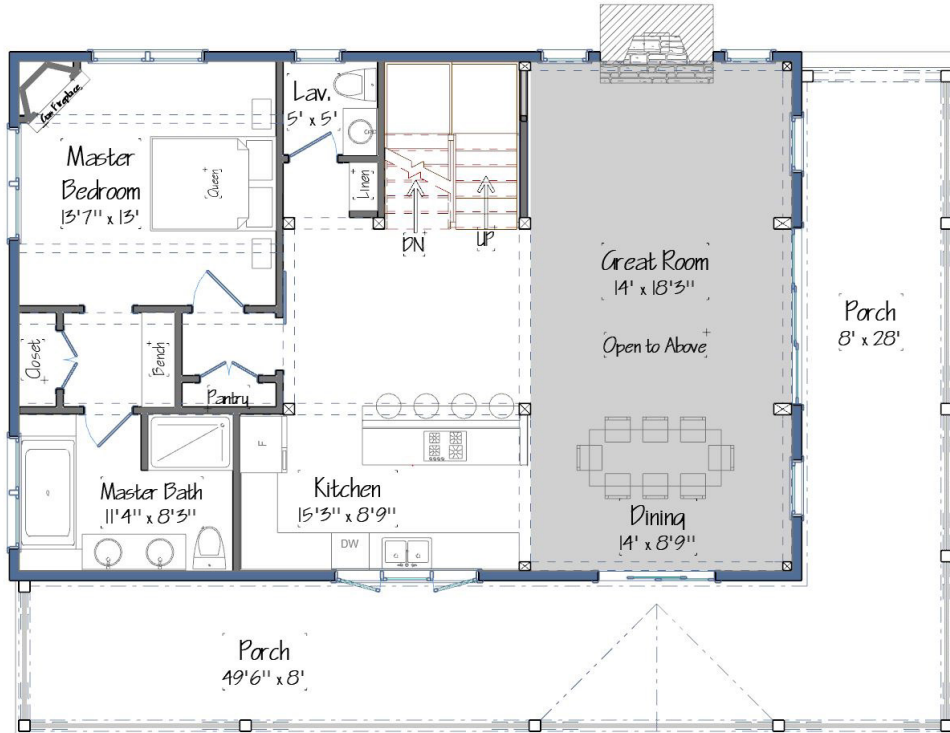

Snoqualmie Lodge

Snoqualmie Lodge

SQUARE FEET
1,886

BEDROOMS
4

BATHROOMS
2.5

FIRST FLOOR

SECOND FLOOR