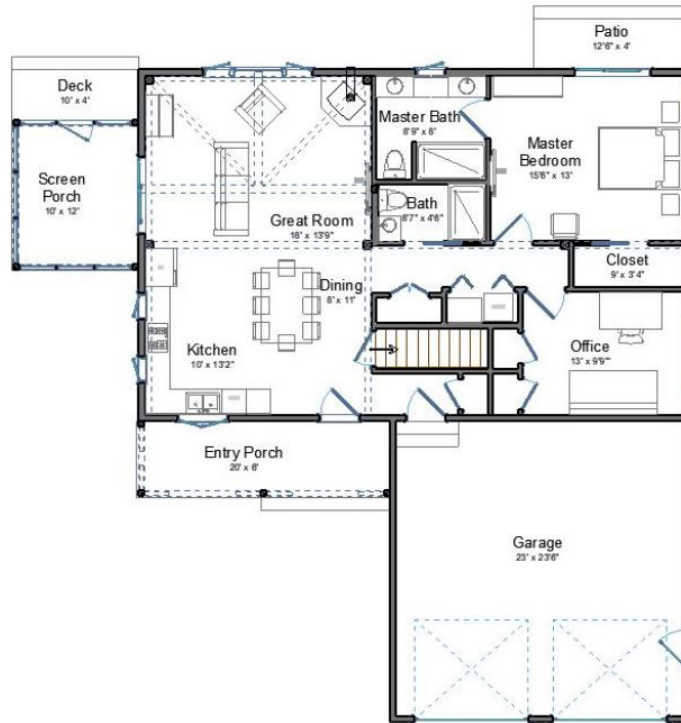

Smith River Retreat

Smith River Retreat

SQUARE FEET
1,817

BEDROOMS
2

BATHROOMS
2

FIRST FLOOR

BASEMENT