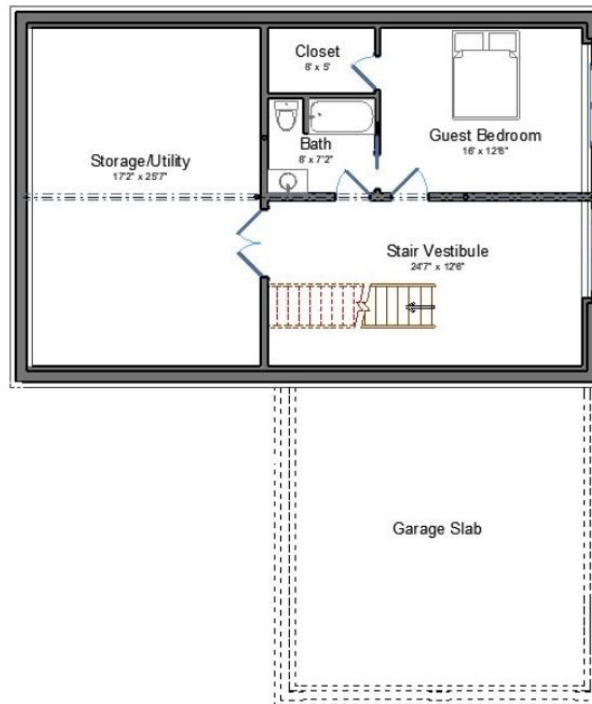

Smith River Retreat

Smith River Retreat

SQUARE FEET
1,817

BEDROOMS
2

BATHROOMS
2

FIRST FLOOR

BASEMENT