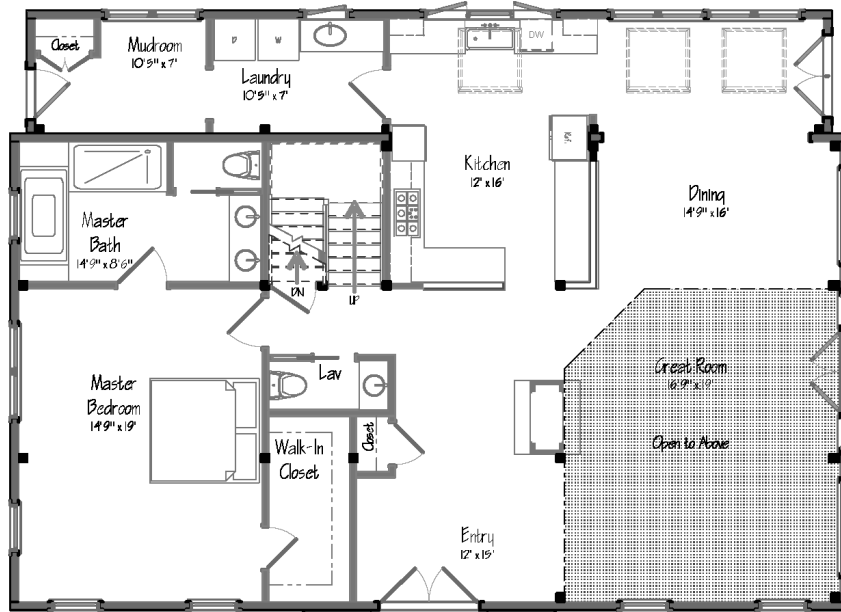

# Sawyer Farmhouse

---

# Sawyer Farmhouse

**SQUARE FEET**  
3,099

**BEDROOMS**  
3

**BATHROOMS**  
3.5

FIRST FLOOR

SECOND FLOOR