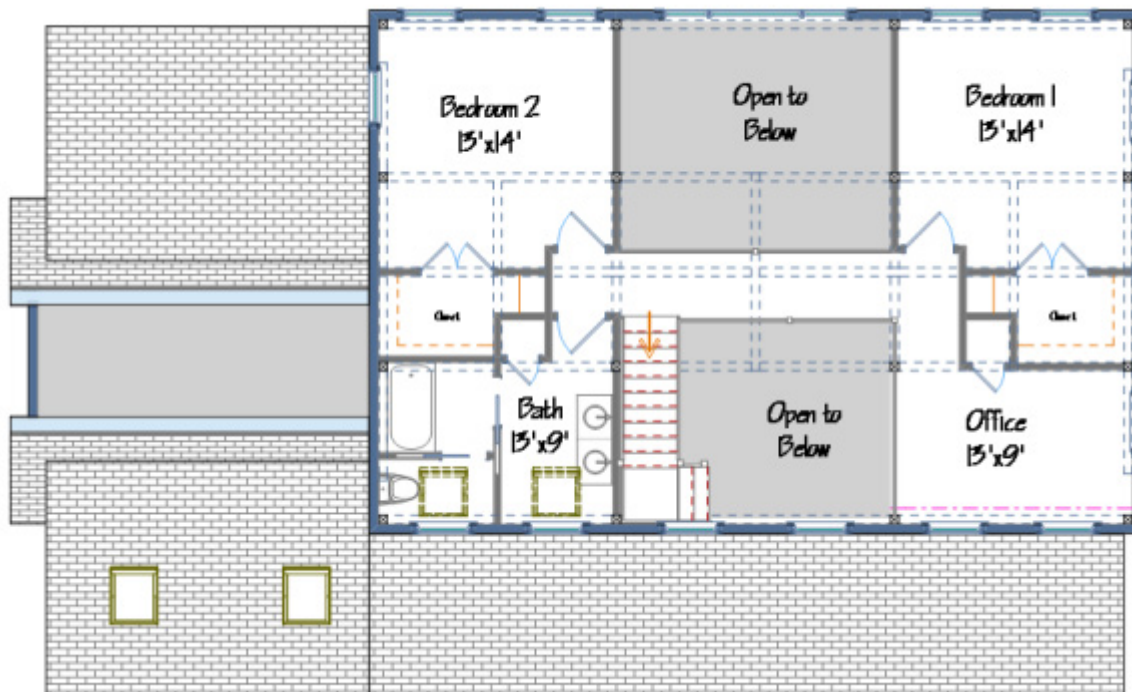

Proctor Farmhouse

Proctor Farmhouse

SQUARE FEET
2,341

BEDROOMS
3

BATHROOMS
2.5

FIRST FLOOR

SECOND FLOOR