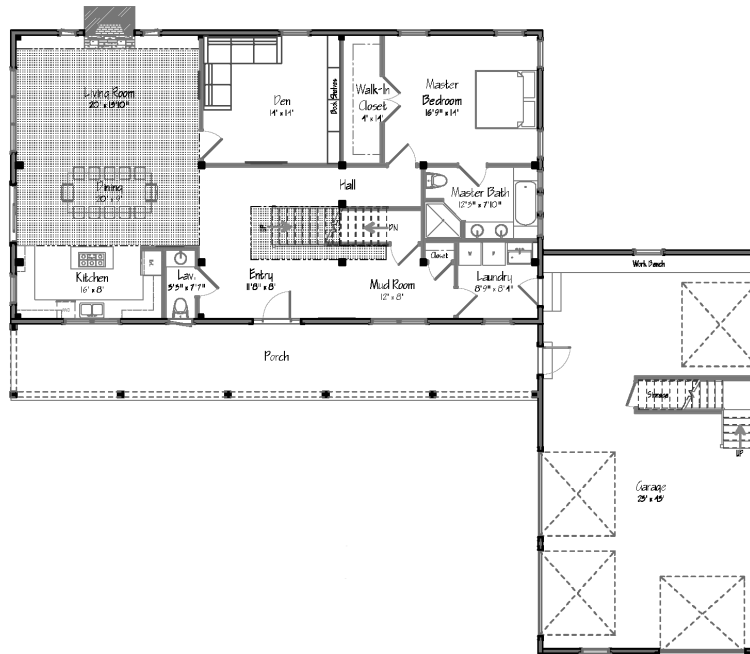

Morgan Farmhouse

Morgan Farmhouse

SQUARE FEET
4,382

BEDROOMS
5

BATHROOMS
3

FIRST FLOOR

SECOND FLOOR