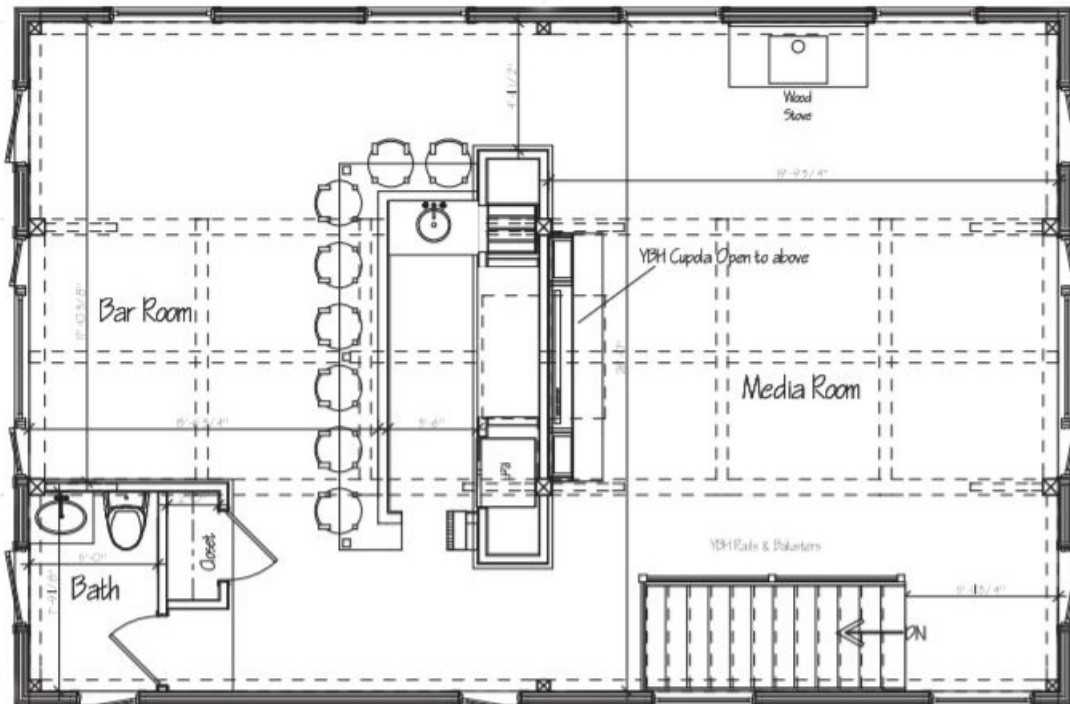

# Eaton Carriage House

**SQUARE FEET**  
1,185

**BEDROOMS**  
0

**BATHROOMS**  
0

FIRST FLOOR

SECOND FLOOR