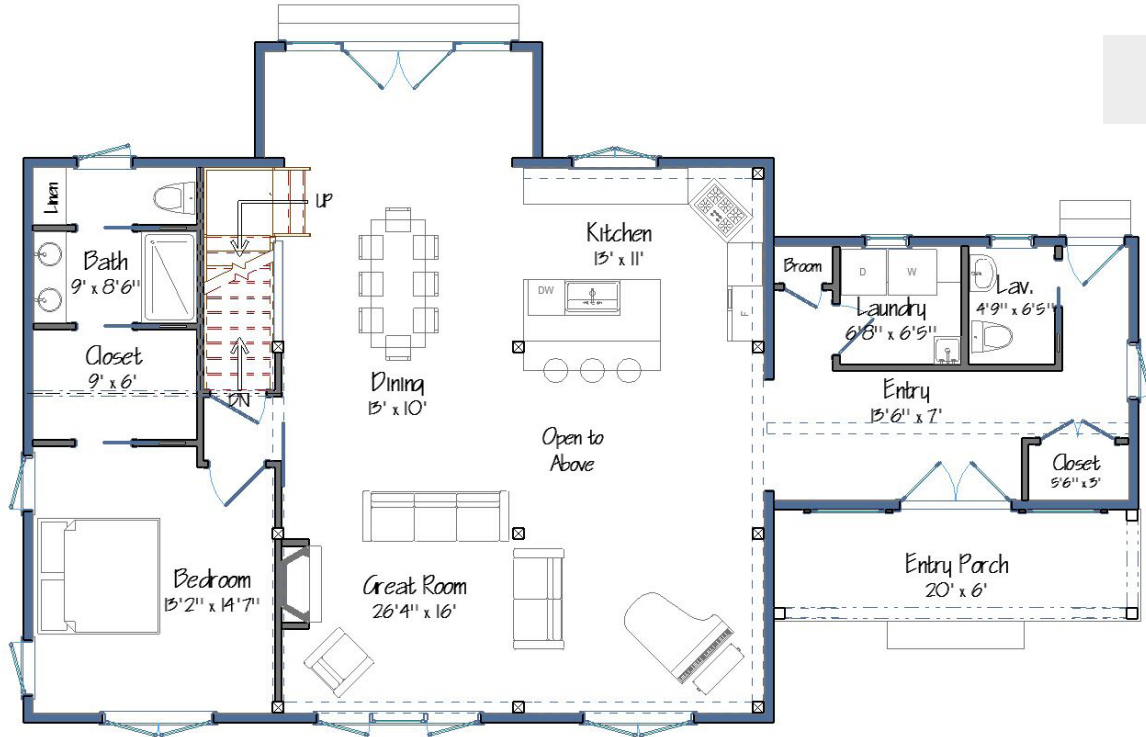

Downing

Downing

SQUARE FEET
1,870

BEDROOMS
2

BATHROOMS
2.5

FIRST FLOOR

SECOND FLOOR