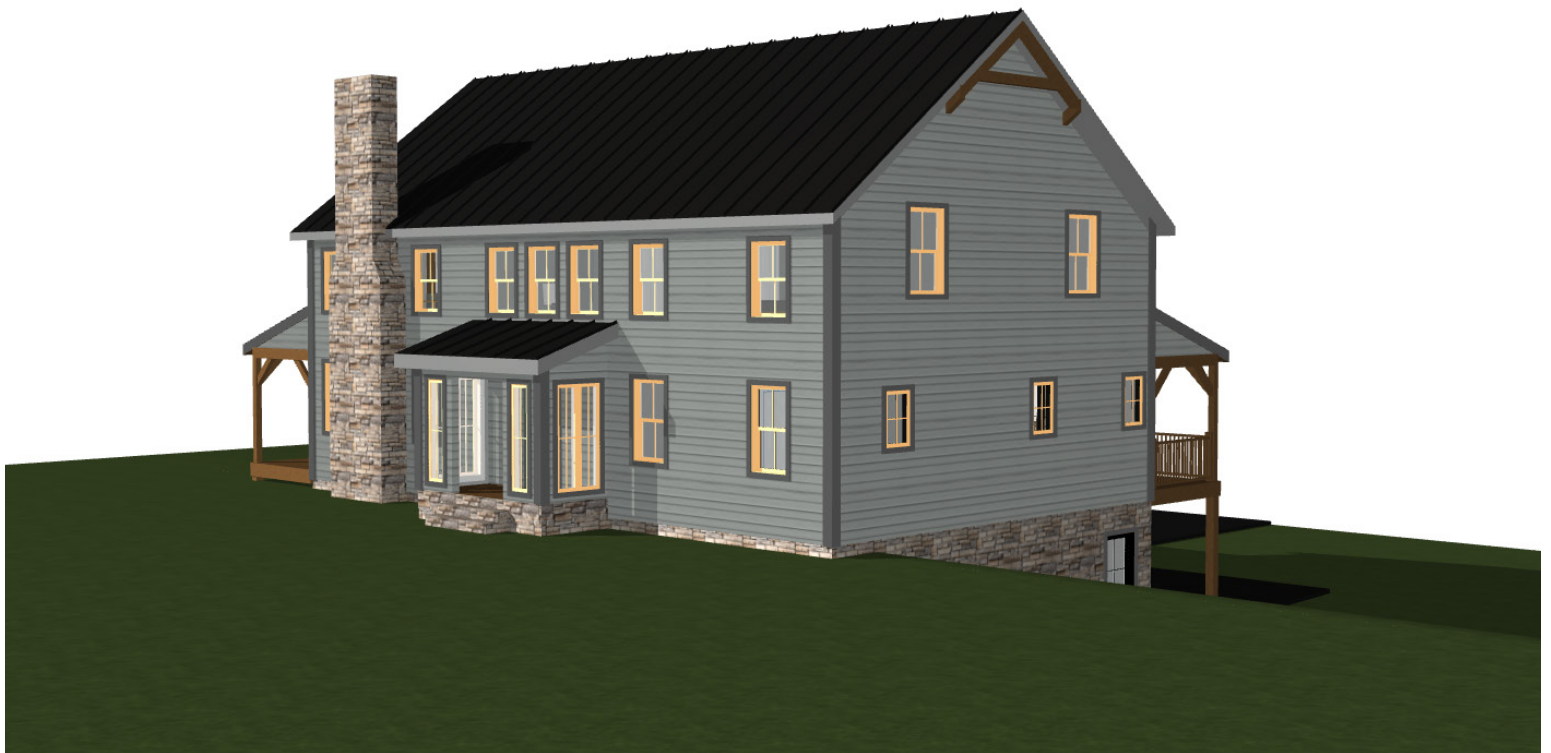

Blue Ridge Farmhouse

Blue Ridge Farmhouse

SQUARE FEET
2,941

BEDROOMS
3

BATHROOMS
3.5