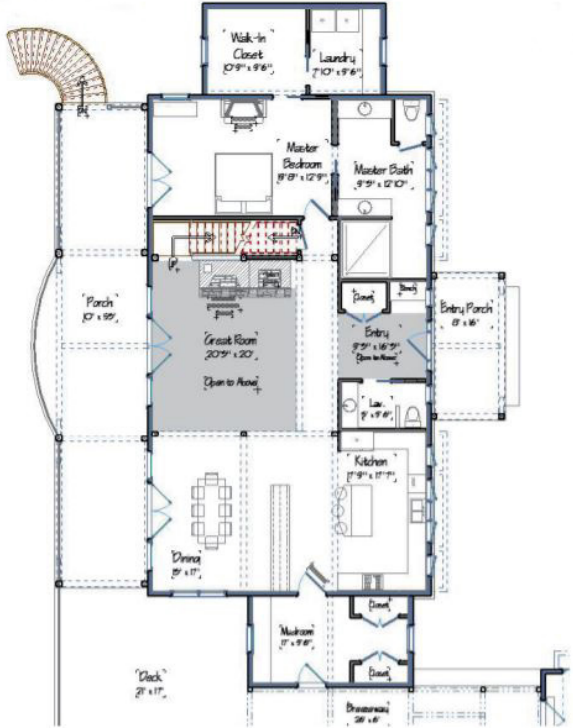

# Ashuelot

**SQUARE FEET**  
2,729

**BEDROOMS**  
1

**BATHROOMS**  
1.5

FIRST FLOOR

SECOND FLOOR