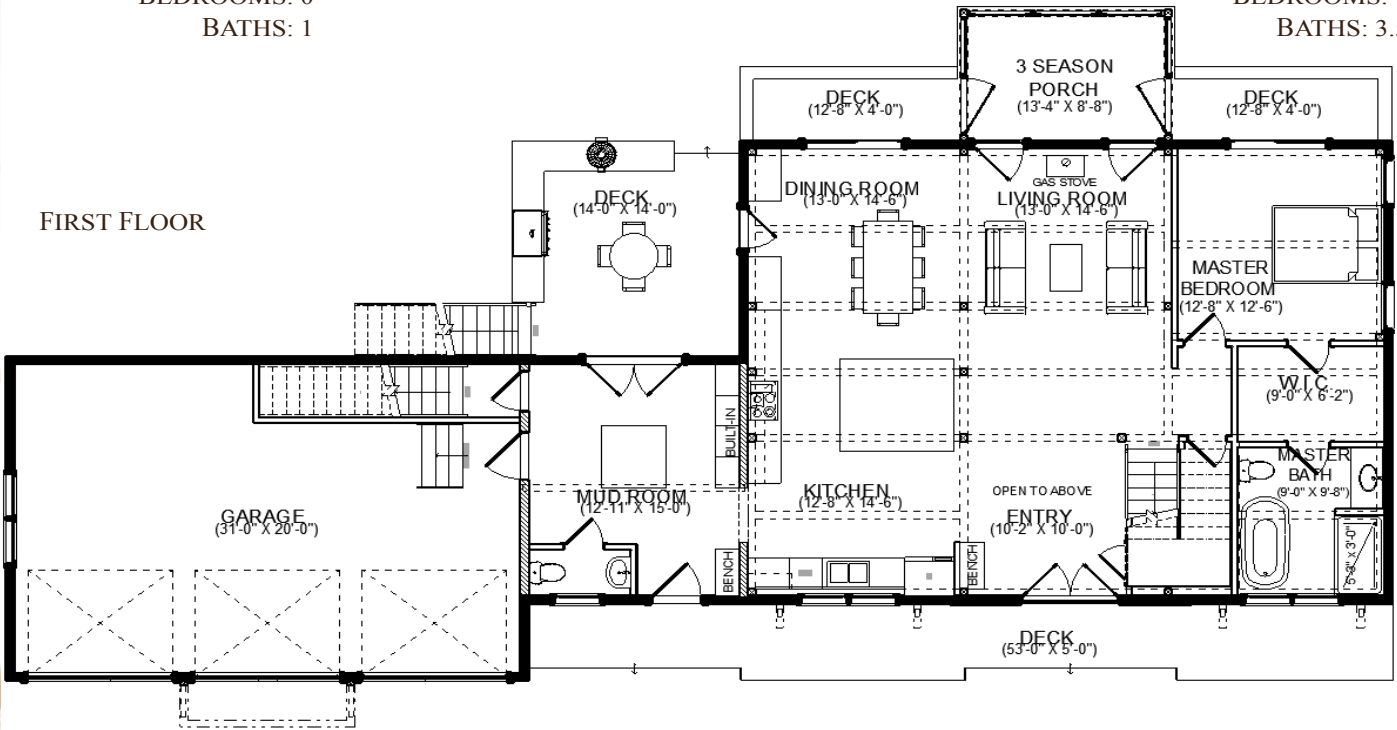

# WINSOW FARMHOUSE

SQUARE FOOTAGE  
CARRIAGE HOUSE: 1,197  
BEDROOMS: 0  
BATHS: 1

SQUARE FOOTAGE  
FARMHOUSE: 2,434  
BEDROOMS: 4  
BATHS: 3.5

FIRST FLOOR

SECOND FLOOR