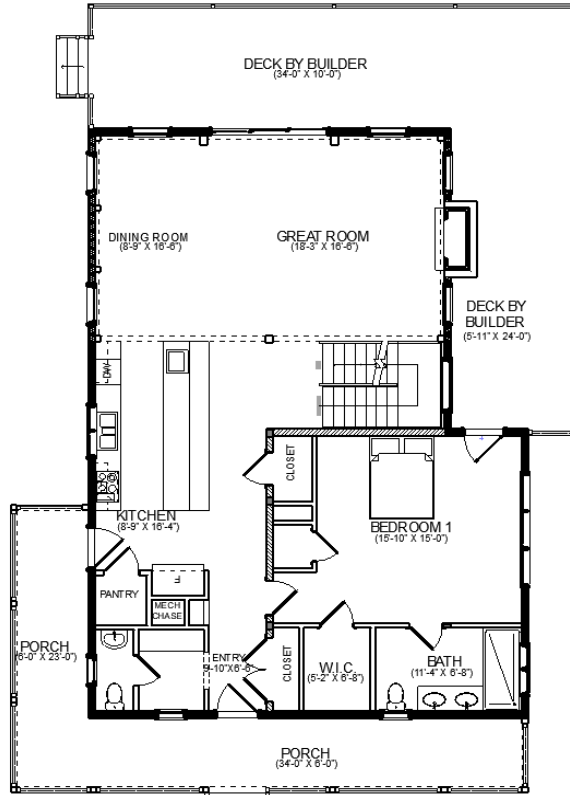

VICTORIA POINT

VICTORIA POINT

FIRST FLOOR

SQUARE FOOTAGE: 2,232
BEDROOMS: 2
BATHS: 2.5

SECOND FLOOR

YANKEE BARN HOMES

1969

©2020 Yankee Barn Homes. All rights reserved.