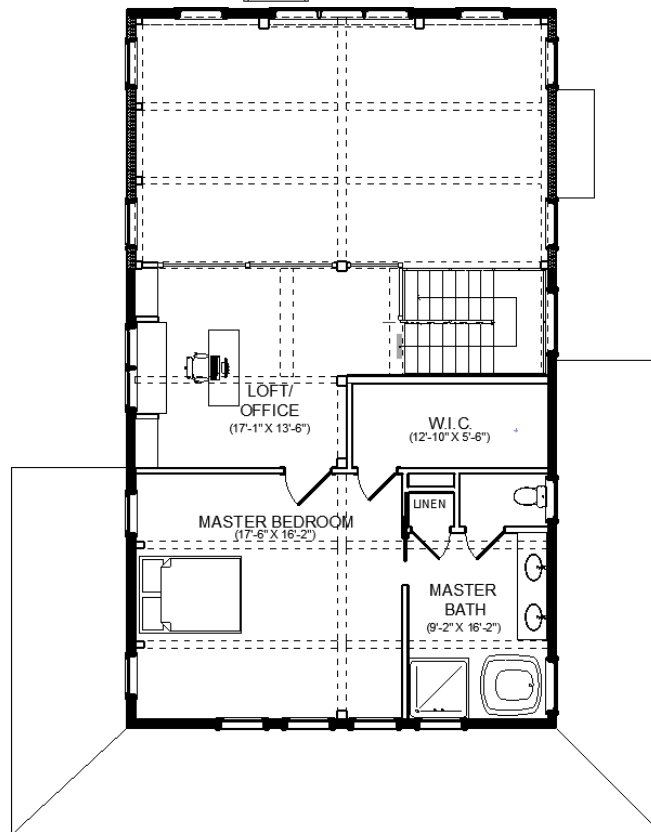

VICTORIA POINT

VICTORIA POINT

FIRST FLOOR

SQUARE FOOTAGE: 2,232
BEDROOMS: 2
BATHS: 2.5

SECOND FLOOR

YANKEE BARN HOMES

1969

©2020 Yankee Barn Homes. All rights reserved.