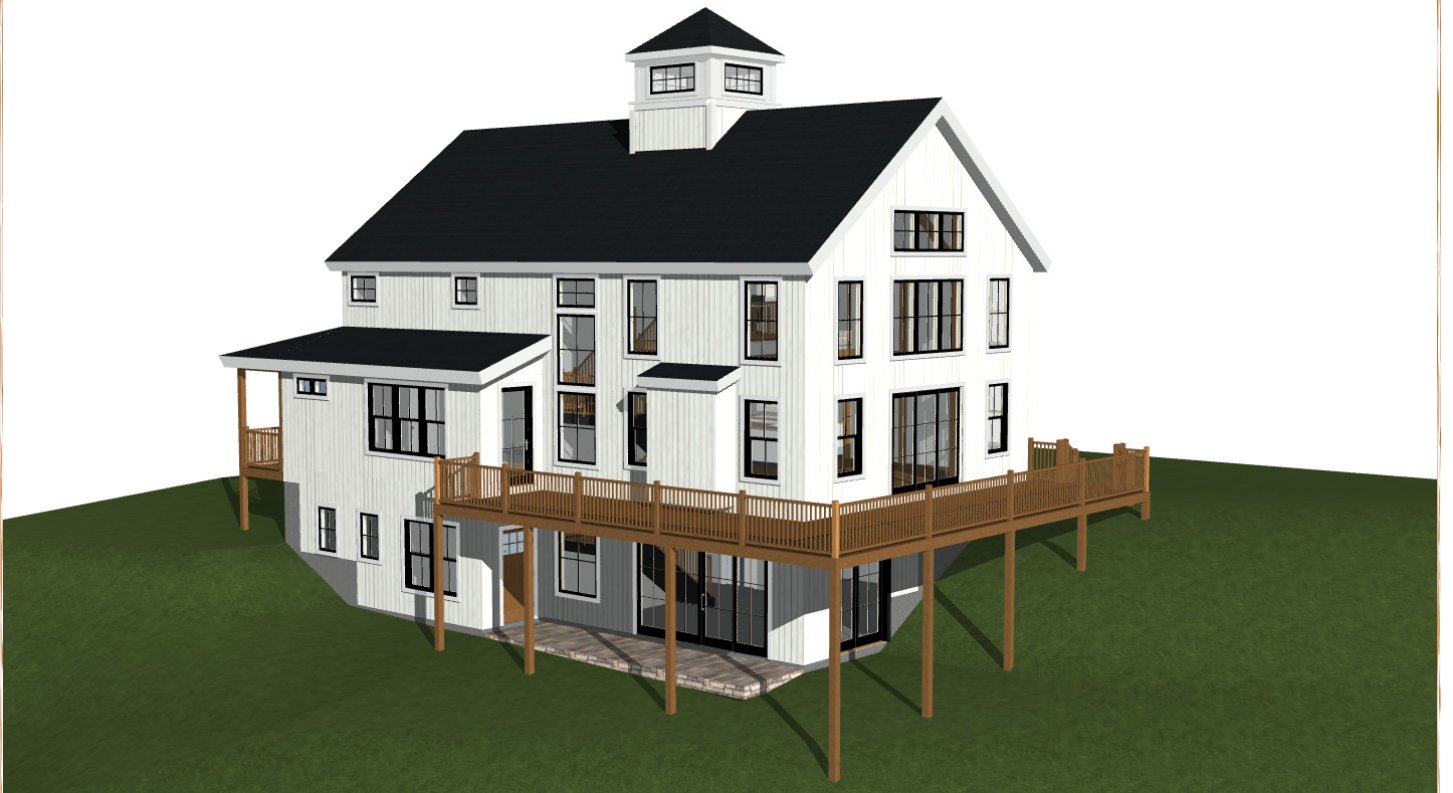

VICTORIA POINT

VICTORIA POINT

FIRST FLOOR

SQUARE FOOTAGE: 2,232
BEDROOMS: 2
BATHS: 2.5

SECOND FLOOR

YANKEE BARN HOMES

1969

©2020 Yankee Barn Homes. All rights reserved.

Post. Beam. Dream.™ | www.YankeeBarnHomes.com
131 Yankee Barn Road | Grantham, NH 03753 | (800) 258-9786