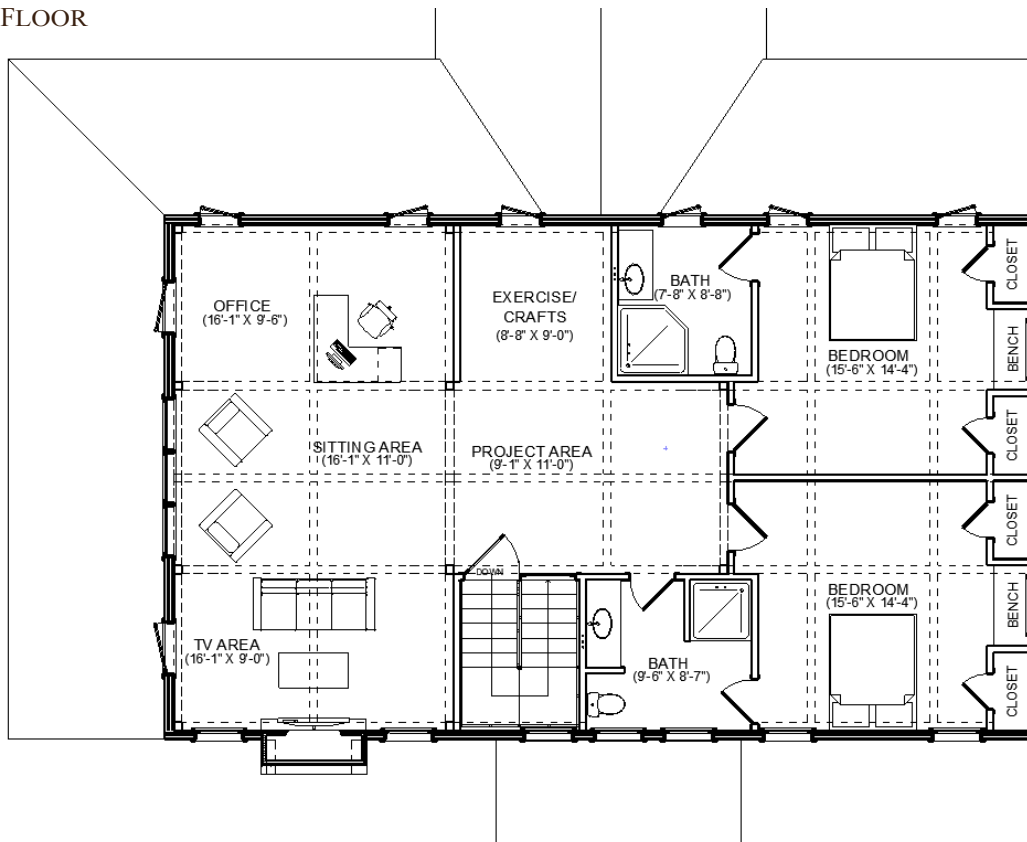

BLUE RIDGE

BLUE RIDGE

FIRST FLOOR

SQUARE FOOTAGE: 2,941

BEDROOMS: 3

BATHS: 3.5

SECOND FLOOR

YANKEE BARN HOMES