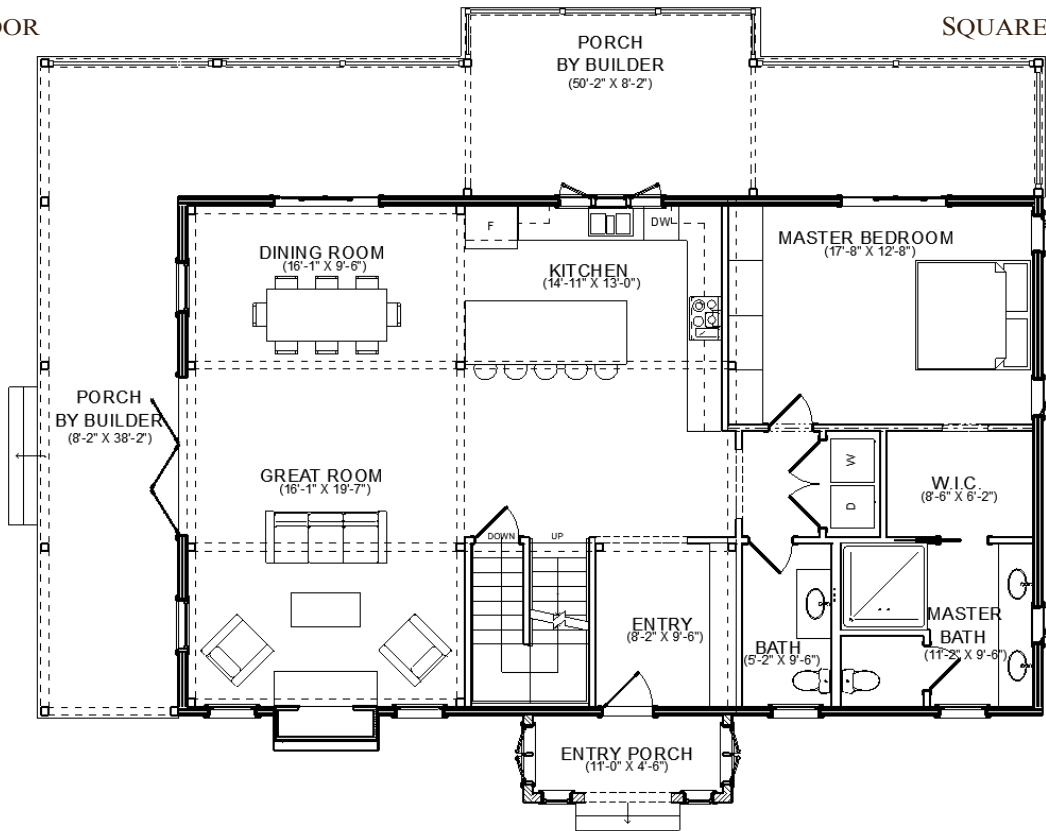

BLUE RIDGE

BLUE RIDGE

FIRST FLOOR

SQUARE FOOTAGE: 2,941

BEDROOMS: 3

BATHS: 3.5

SECOND FLOOR

YANKEE BARN HOMES