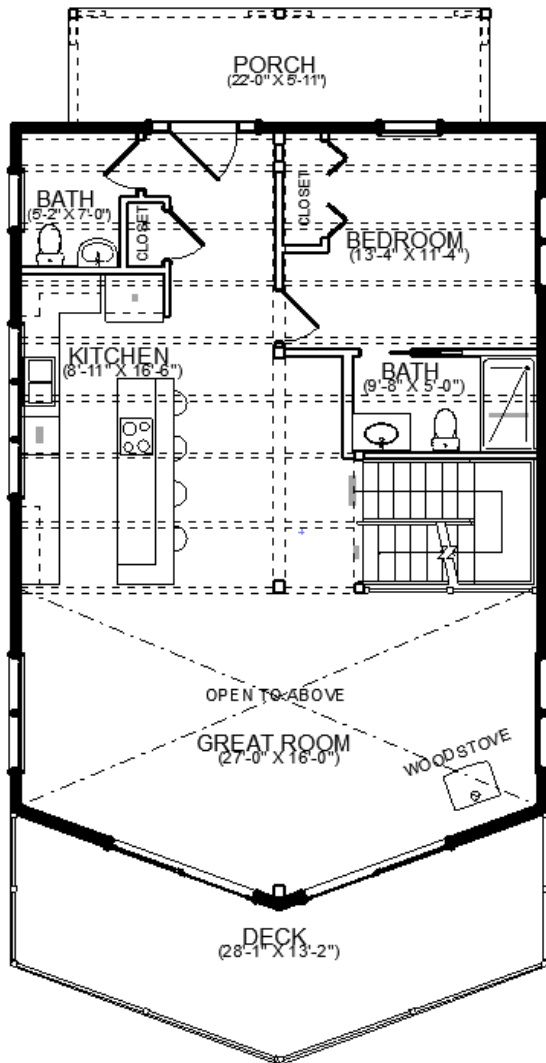

# THE MOOSE RIDGE LODGE

FIRST FLOOR

SQUARE FOOTAGE: 1,657

BEDROOMS: 3

BATHROOMS: 2.5

SECOND FLOOR