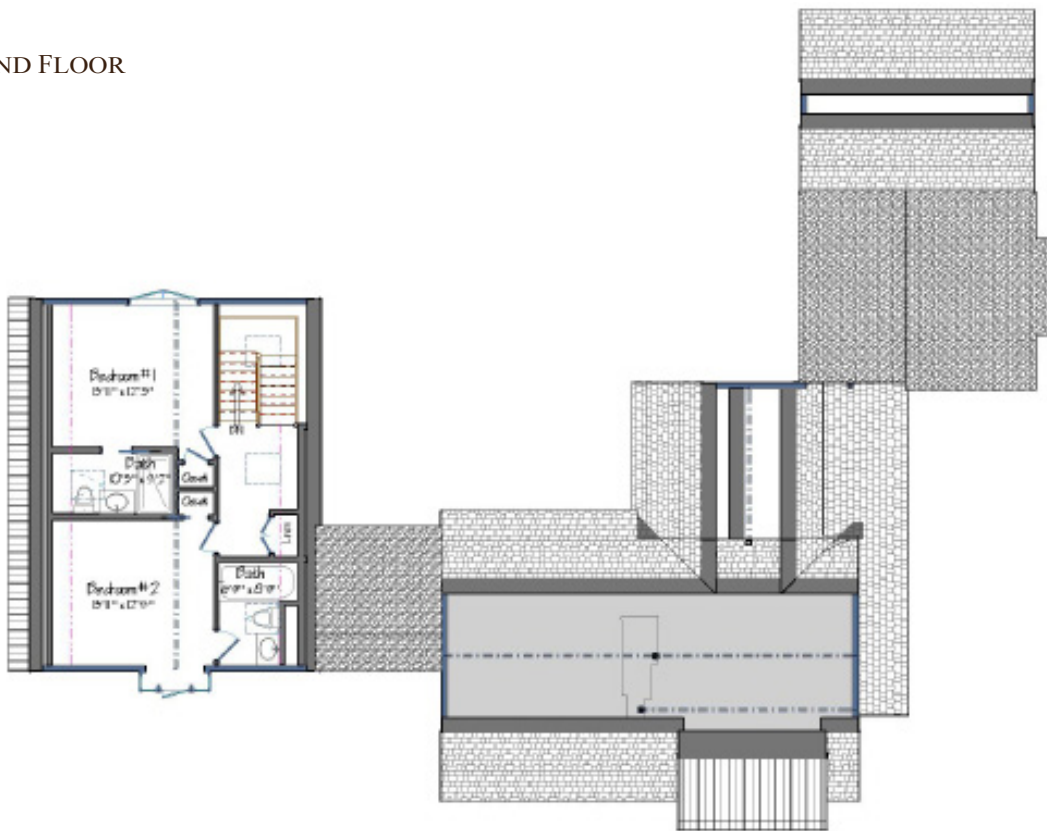

BUELL

JAMES M. McCHESNEY
ARCHITECT

www.JamesMcChesneyArchitect.com
174 Wooley Street | Southampton, NY 11968 | (631) 287-7830

BUELL

SQUARE FOOTAGE: 3,388

BEDROOMS: 4

BATHS: 5

FIRST FLOOR

SECOND FLOOR

JAMES M. McCHESNEY
ARCHITECT