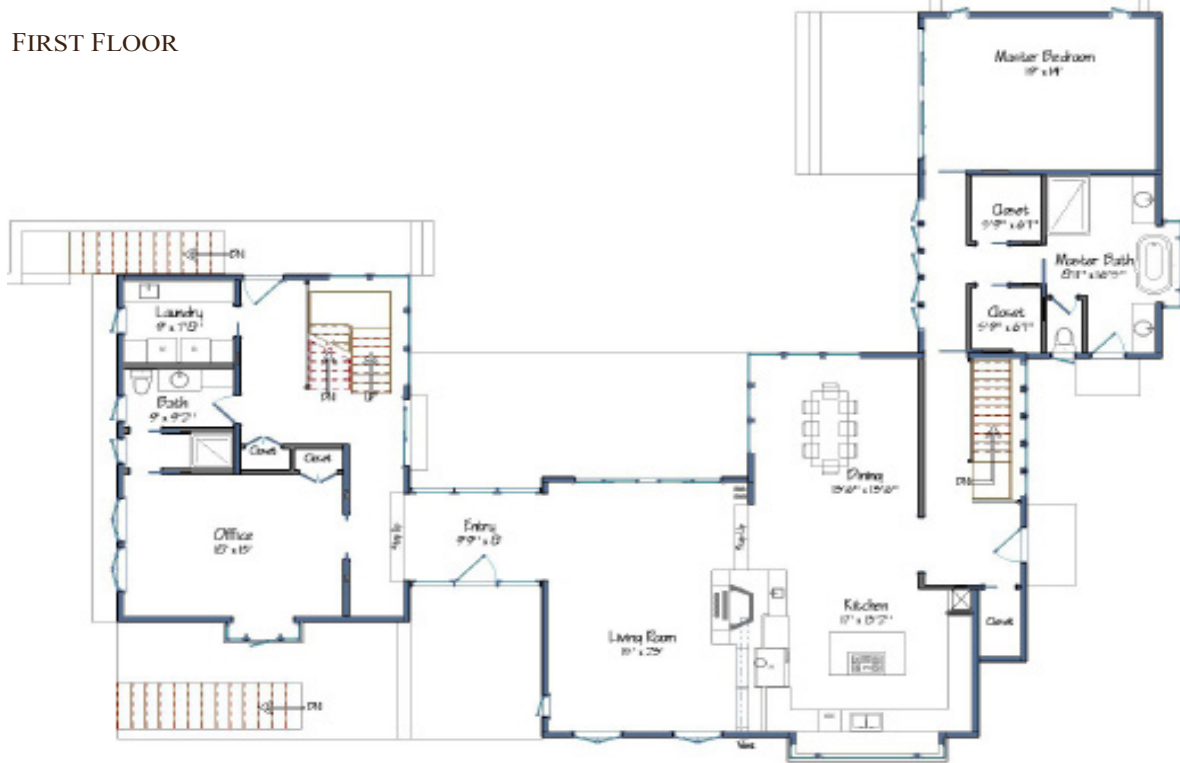

BUELL

JAMES M. McCHESNEY
ARCHITECT

www.JamesMcChesneyArchitect.com
174 Wooley Street | Southampton, NY 11968 | (631) 287-7830

BUELL

SQUARE FOOTAGE: 3,388

BEDROOMS: 4

BATHS: 5

FIRST FLOOR

SECOND FLOOR

JAMES M. McCHESNEY
ARCHITECT