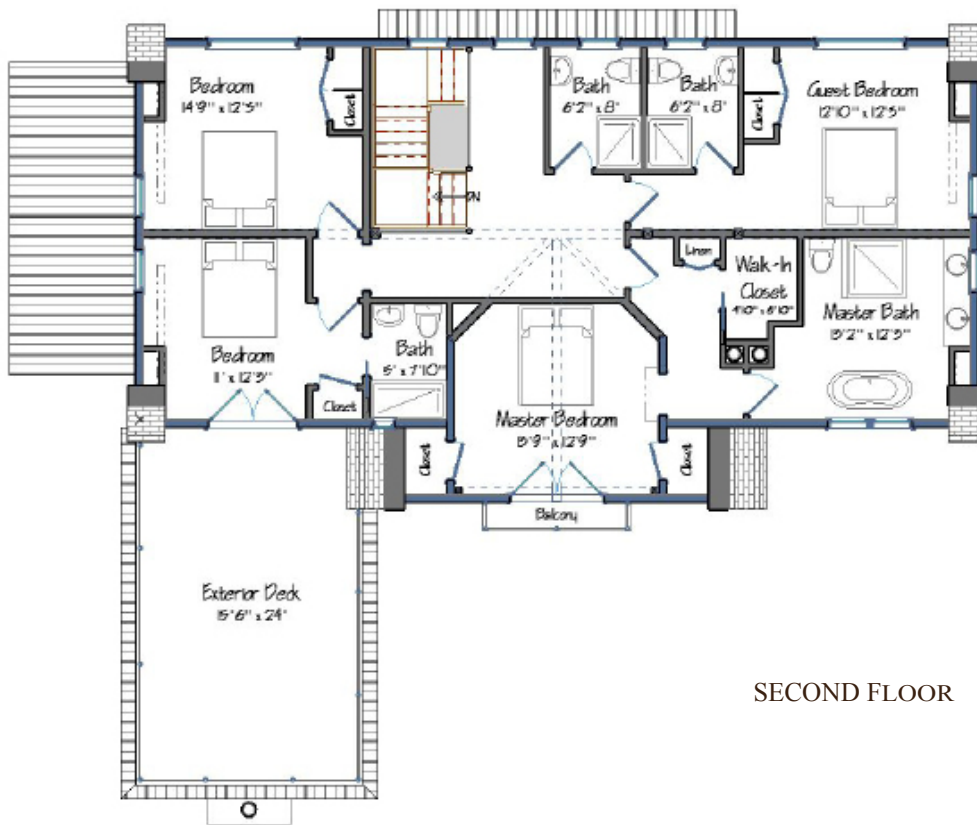

# THE BARNSTABLE

SQUARE FOOTAGE: 3,098  
 BEDROOMS: 5  
 BATHS: 5.5

FIRST FLOOR

SECOND FLOOR

YANKEE BARN HOMES

1969

©2017 Yankee Barn Homes. All rights reserved.

Post. Beam. Dream.™ | www.YankeeBarnHomes.com  
 131 Yankee Barn Road | Grantham, NH 03753 | (800) 258-9786