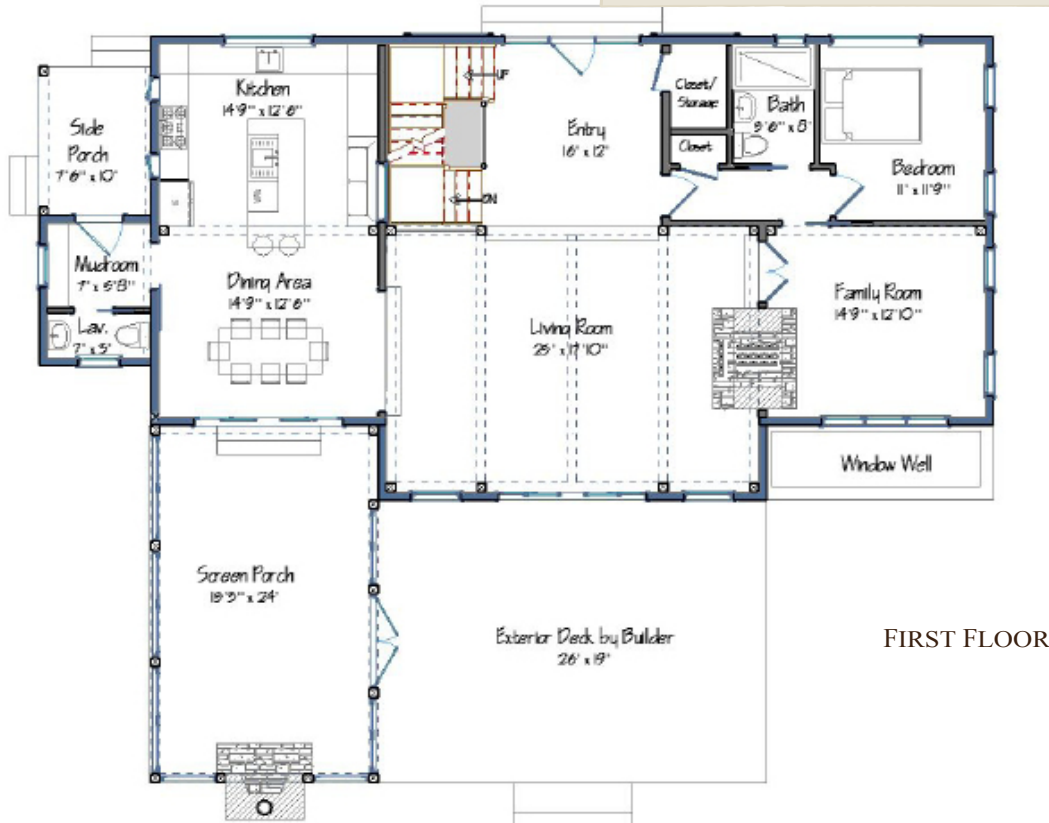

# THE BARNSTABLE

# THE BARNSTABLE

SQUARE FOOTAGE: 3,098  
 BEDROOMS: 5  
 BATHS: 5.5

FIRST FLOOR

SECOND FLOOR

YANKEE BARN HOMES

1969

©2017 Yankee Barn Homes. All rights reserved.

Post. Beam. Dream.™ | www.YankeeBarnHomes.com  
 131 Yankee Barn Road | Grantham, NH 03753 | (800) 258-9786