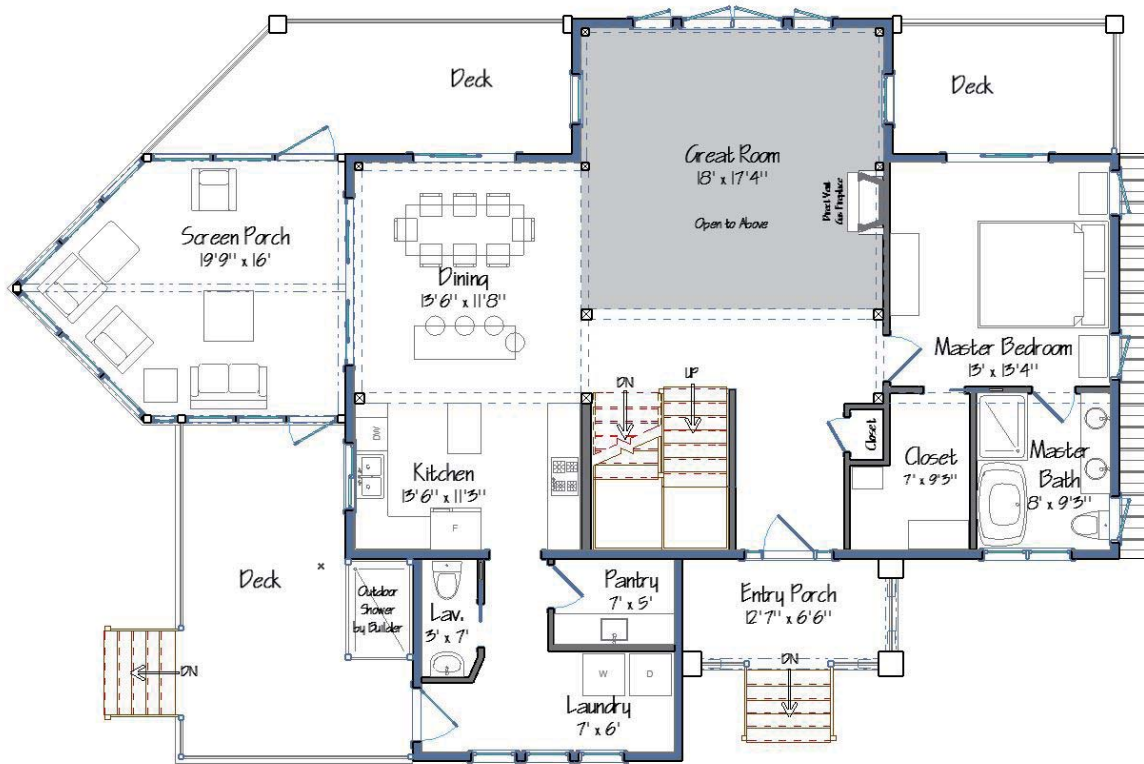

LOON CROSSING AT PLEASANT LAKE

LOON CROSSING AT PLEASANT LAKE

SQUARE FOOTAGE: 2355
 (DOES NOT INCLUDE
 BASEMENT, GARAGE,
 DECKS OR PORCHES)

ROOMS: 3
 BATHS: 4

YANKEE BARN HOMES

1969

©2017 Yankee Barn Homes. All rights reserved.