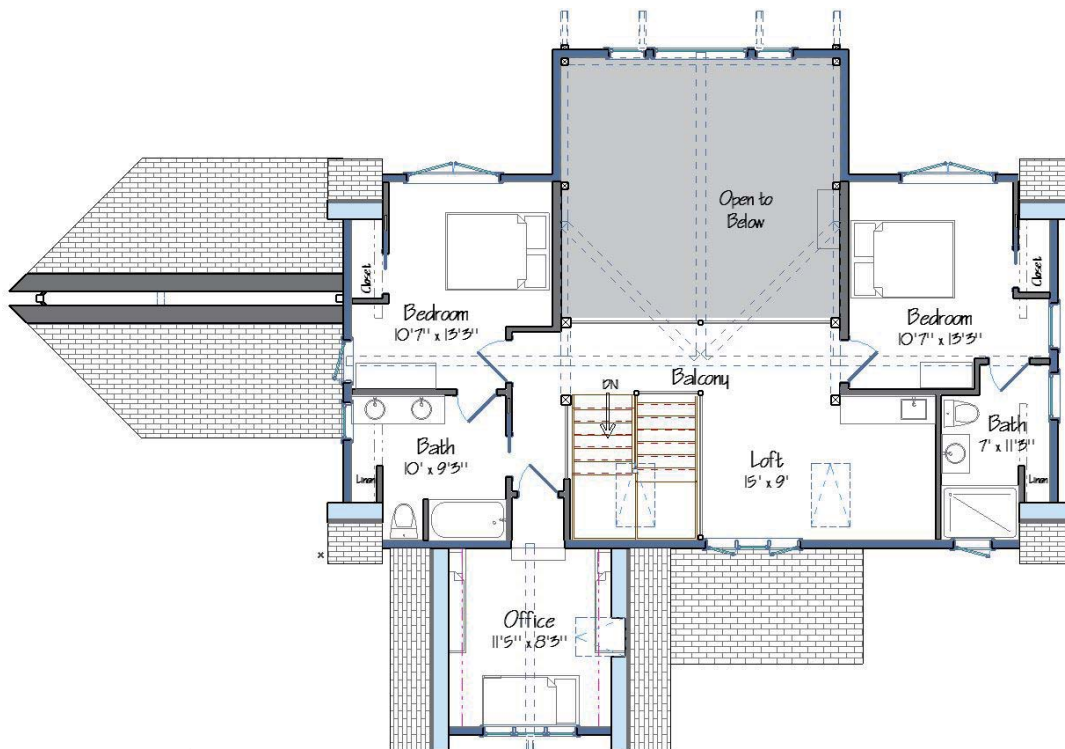

LOON CROSSING AT PLEASANT LAKE

LOON CROSSING AT PLEASANT LAKE

SQUARE FOOTAGE: 2355
 (DOES NOT INCLUDE
 BASEMENT, GARAGE,
 DECKS OR PORCHES)

ROOMS: 3
 BATHS: 4

YANKEE BARN HOMES

1969

©2017 Yankee Barn Homes. All rights reserved.