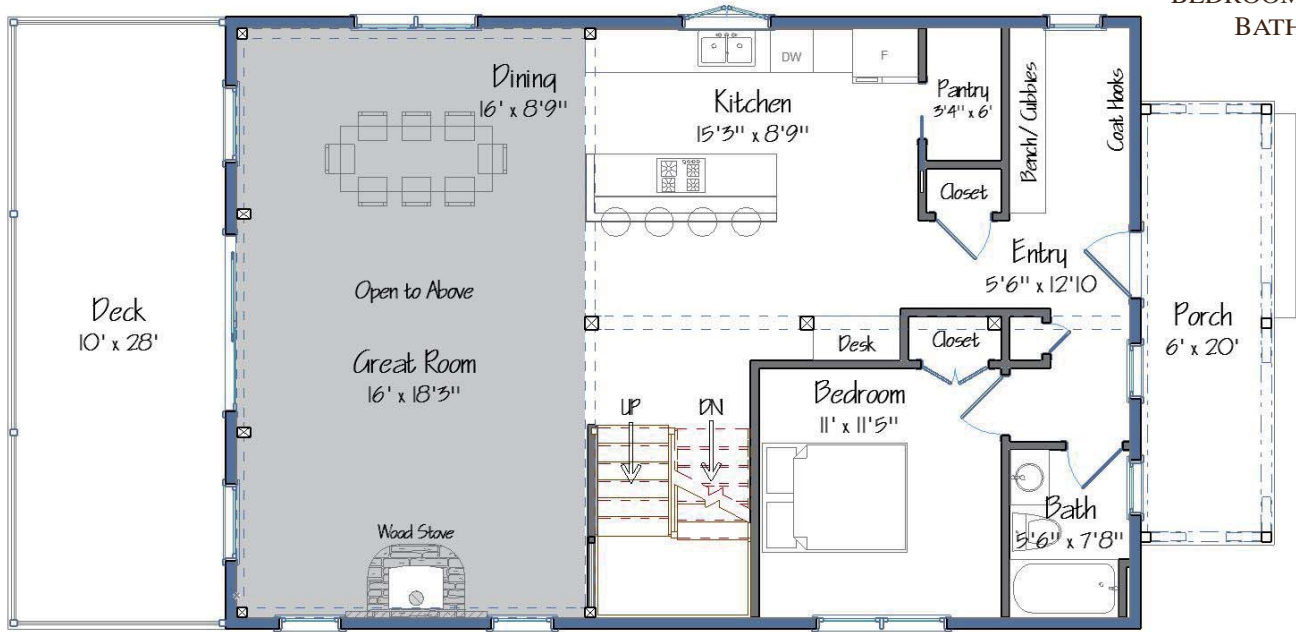

THE MASON

YANKEE BARN HOMES

1969

©2017 Yankee Barn Homes. All rights reserved.

Post. Beam. Dream.™ | www.YankeeBarnHomes.com
131 Yankee Barn Road | Grantham, NH 03753 | (800) 258-9786

THE MASON

FIRST FLOOR

SQUARE FOOTAGE: 1,821

BEDROOMS: 2

BATHS: 2

SECOND FLOOR

YANKEE BARN HOMES

1969

©2017 Yankee Barn Homes. All rights reserved.

Post. Beam. Dream.™ | www.YankeeBarnHomes.com
131 Yankee Barn Road | Grantham, NH 03753 | (800) 258-9786