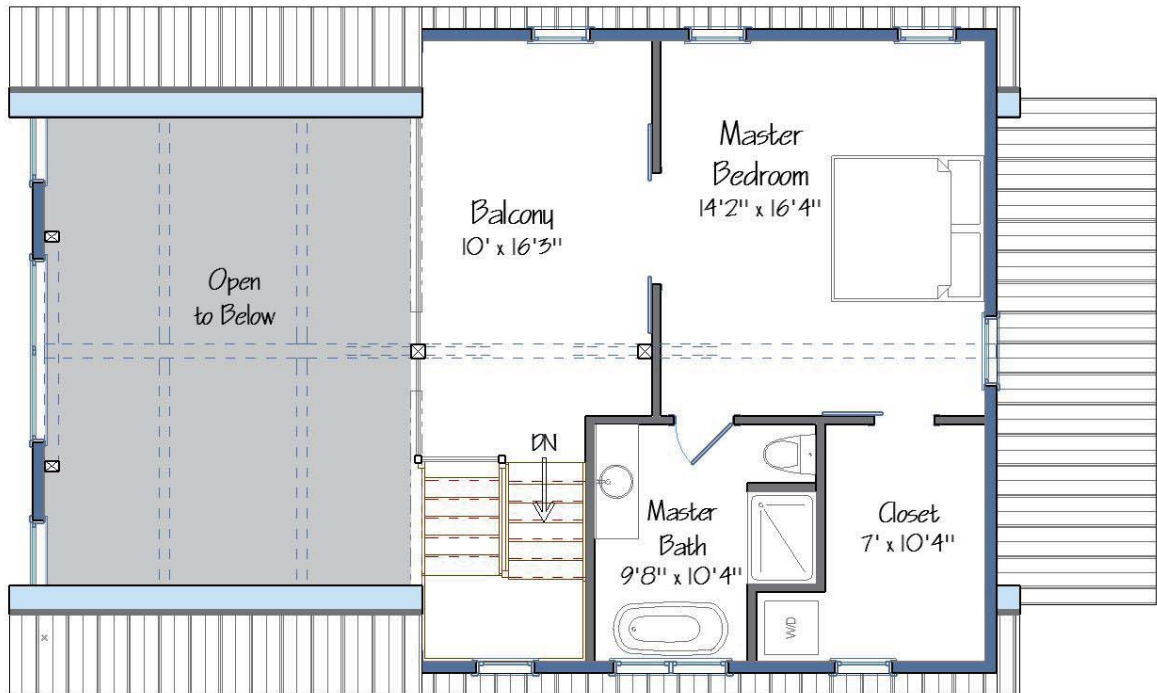

THE MASON

YANKEE BARN HOMES

1969

©2017 Yankee Barn Homes. All rights reserved.

Post. Beam. Dream.™ | www.YankeeBarnHomes.com
131 Yankee Barn Road | Grantham, NH 03753 | (800) 258-9786

THE MASON

FIRST FLOOR

SQUARE FOOTAGE: 1,821

BEDROOMS: 2

BATHS: 2

SECOND FLOOR

YANKEE BARN HOMES

1969

©2017 Yankee Barn Homes. All rights reserved.

Post. Beam. Dream.™ | www.YankeeBarnHomes.com
131 Yankee Barn Road | Grantham, NH 03753 | (800) 258-9786