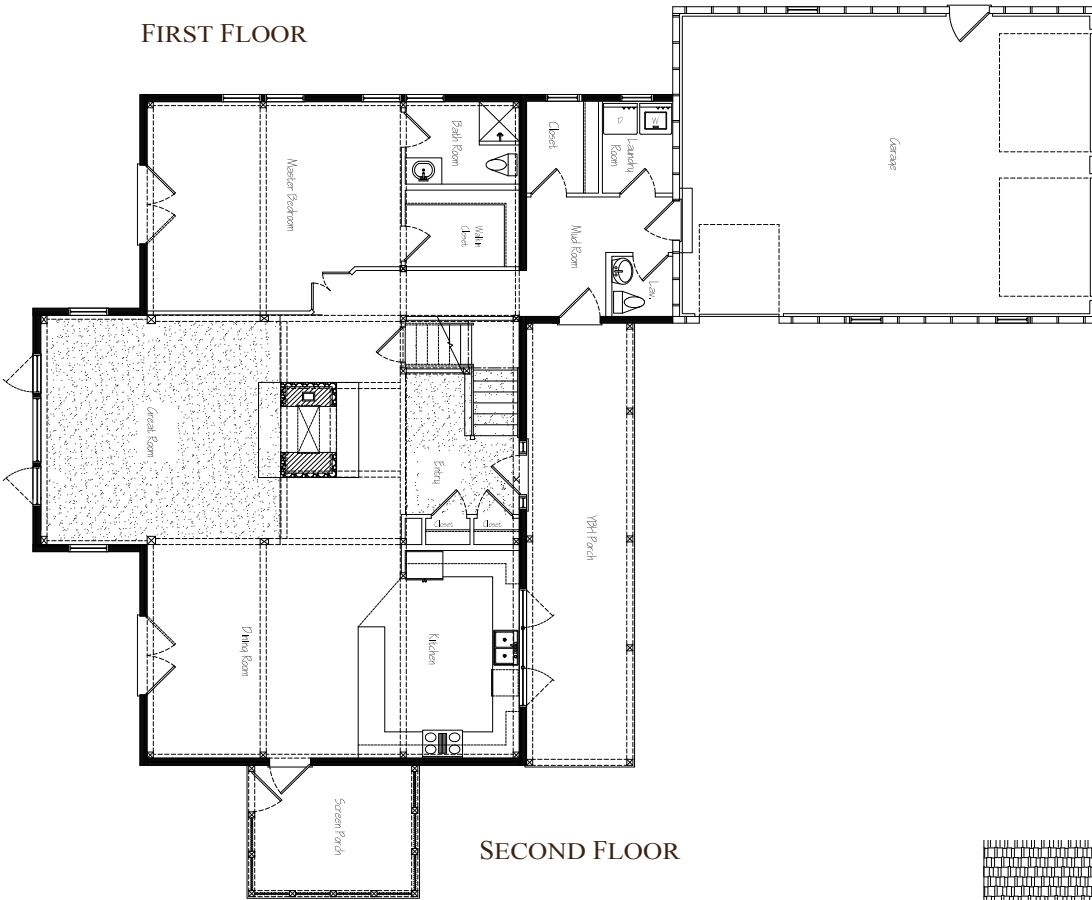

THE CEDAR COVE

THE CEDAR COVE

FIRST FLOOR

SQUARE FOOTAGE: 2,898*

BEDROOMS: 4

BATHS: 3.5

SECOND FLOOR

* Excluding Garage: 768 Square Feet