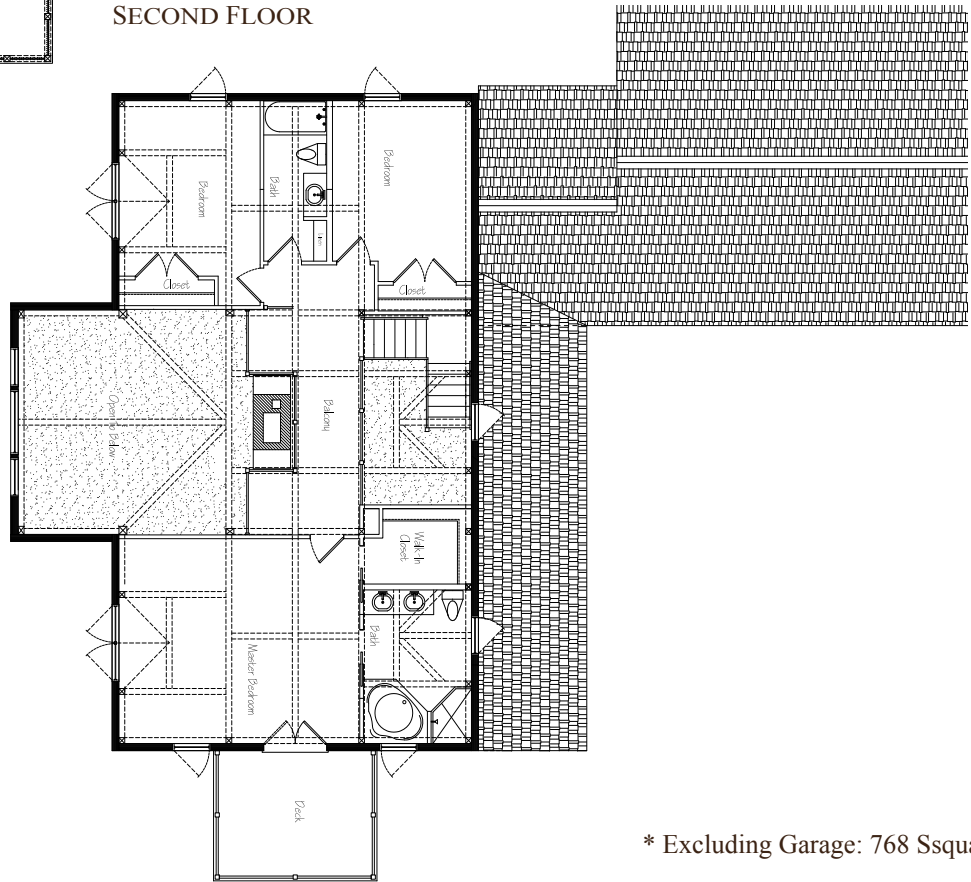

THE CEDAR COVE

THE CEDAR COVE

FIRST FLOOR

SQUARE FOOTAGE: 2,898*

BEDROOMS: 4

BATHS: 3.5

SECOND FLOOR

* Excluding Garage: 768 Square Feet