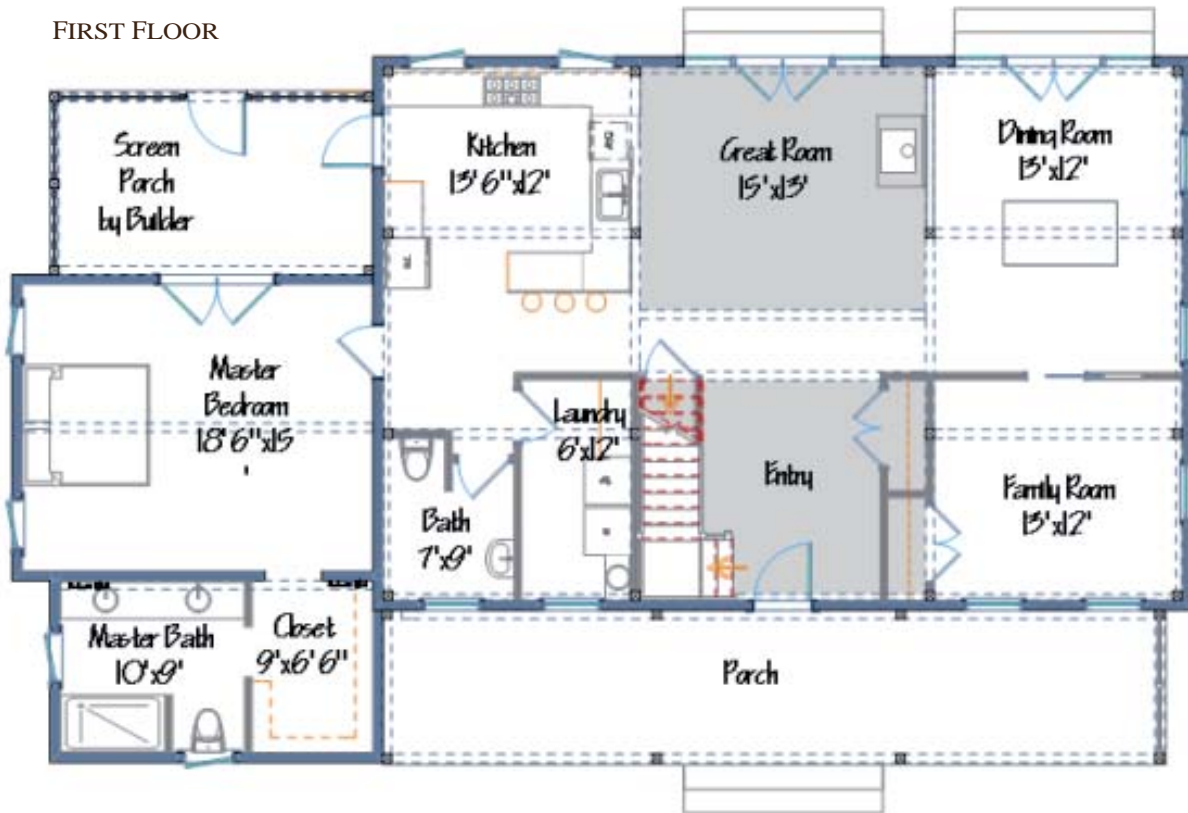

THE PROCTOR

THE PROCTOR

SQUARE FOOTAGE: 2,341

BEDROOMS: 3

BATHS: 2.5

FIRST FLOOR

SECOND FLOOR

YANKEE BARN HOMES