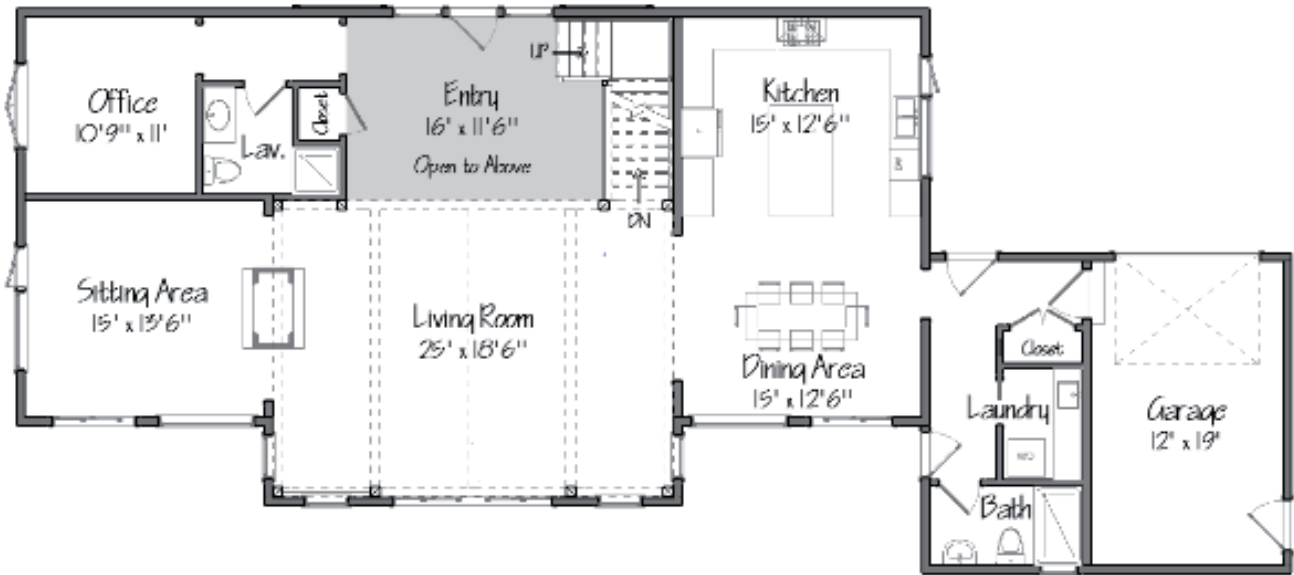

THE OYSTER SHORES

THE OYSTER SHORES

SQUARE FOOTAGE: 3200
BEDROOMS: 4
BATHS: 4 3/4

FIRST FLOOR

SECOND FLOOR

YANKEE BARN HOMES

1969

©2013 Yankee Barn Homes. All rights reserved.