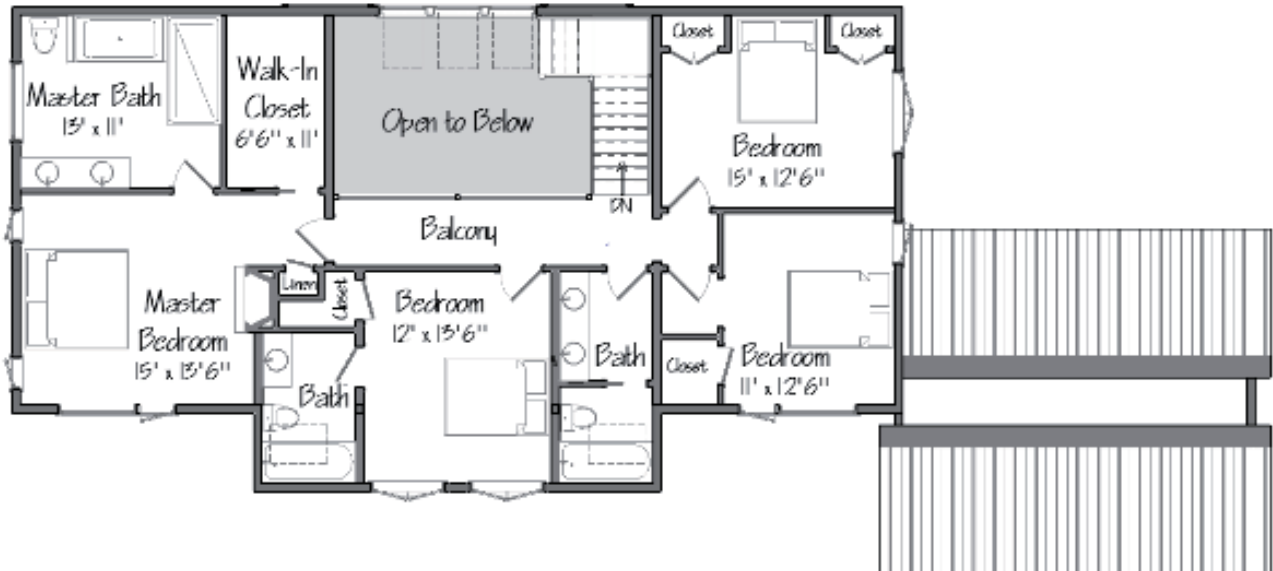

THE OYSTER SHORES

THE OYSTER SHORES

SQUARE FOOTAGE: 3200
BEDROOMS: 4
BATHS: 4 3/4

FIRST FLOOR

SECOND FLOOR

YANKEE BARN HOMES

1969

©2013 Yankee Barn Homes. All rights reserved.