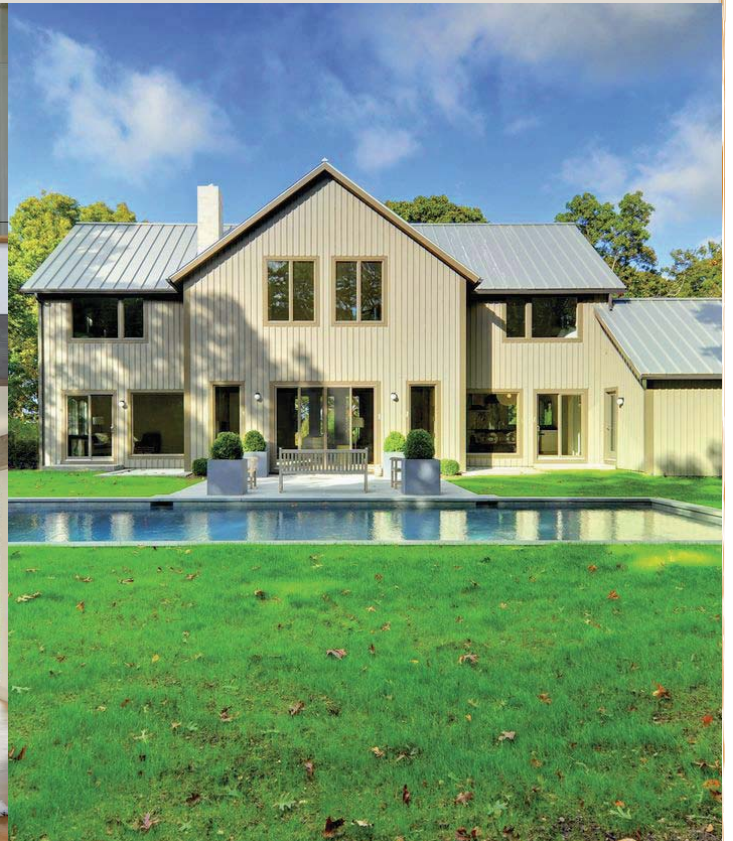

THE OYSTER SHORES

THE OYSTER SHORES

SQUARE FOOTAGE: 3200
BEDROOMS: 4
BATHS: 4 3/4

FIRST FLOOR

SECOND FLOOR

YANKEE BARN HOMES

1969

©2013 Yankee Barn Homes. All rights reserved.

Post. Beam. Dream.™ | www.YankeeBarnHomes.com
131 Yankee Barn Road | Grantham, NH 03753 | (800) 258-9786