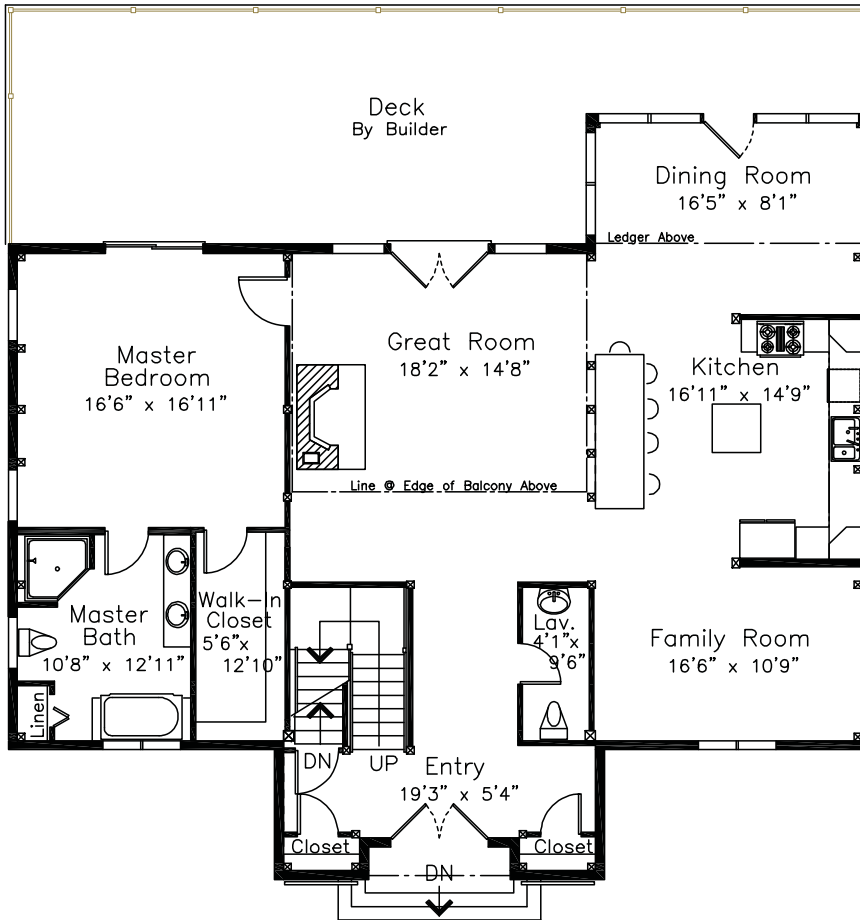

THE SOMERSET

FIRST FLOOR

THE SOMERSET

SQUARE FOOTAGE: 3941
 BEDROOMS: 4
 BATHS: 3 1/2

SECOND FLOOR