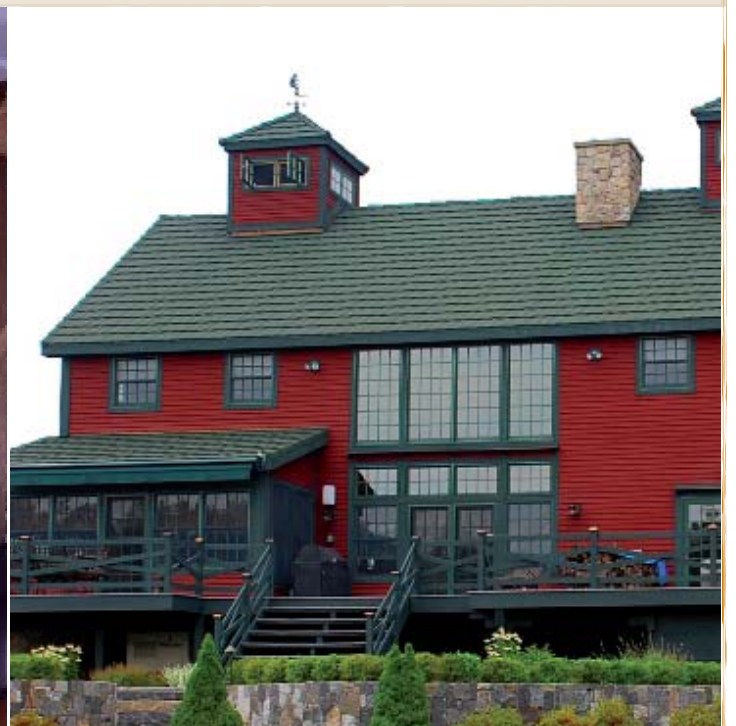

THE SOMERSET

FIRST FLOOR

THE SOMERSET

SQUARE FOOTAGE: 3941
 BEDROOMS: 4
 BATHS: 3 1/2

SECOND FLOOR