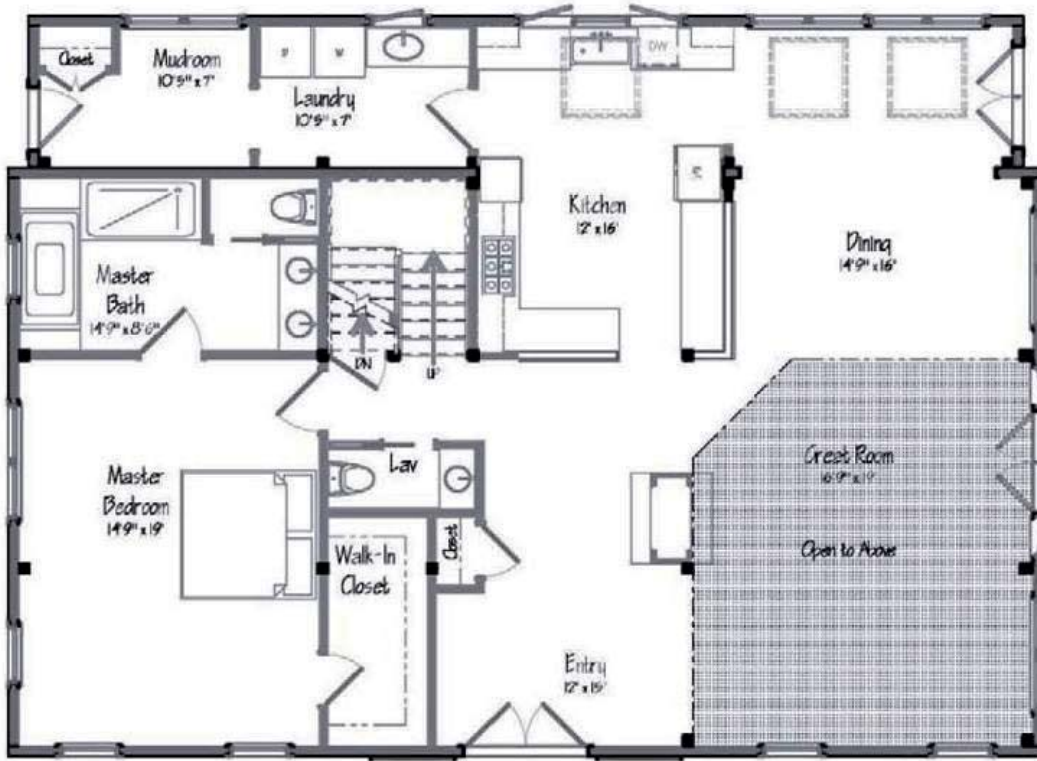

# THE SAWYER

FIRST FLOOR

SQUARE FOOTAGE: 3099

BEDROOMS: 3

BATHS: 3.5

SECOND FLOOR

YANKEE BARN HOMES

1969