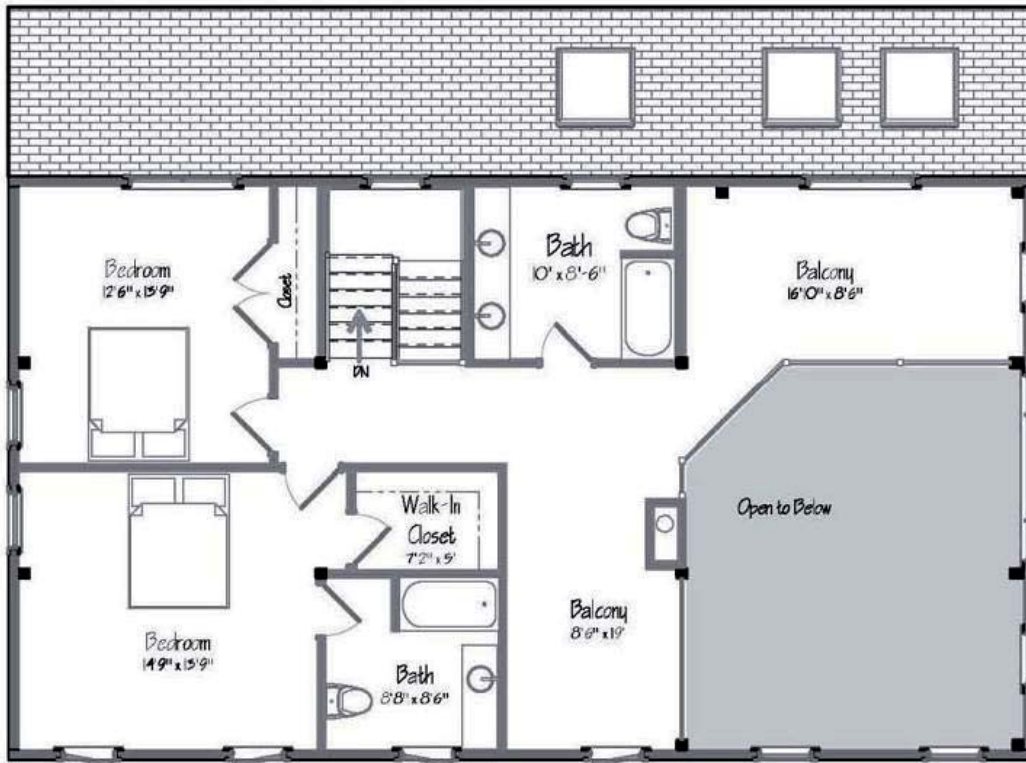

# THE SAWYER

FIRST FLOOR

SQUARE FOOTAGE: 3099

BEDROOMS: 3

BATHS: 3.5

SECOND FLOOR

YANKEE BARN HOMES

1969