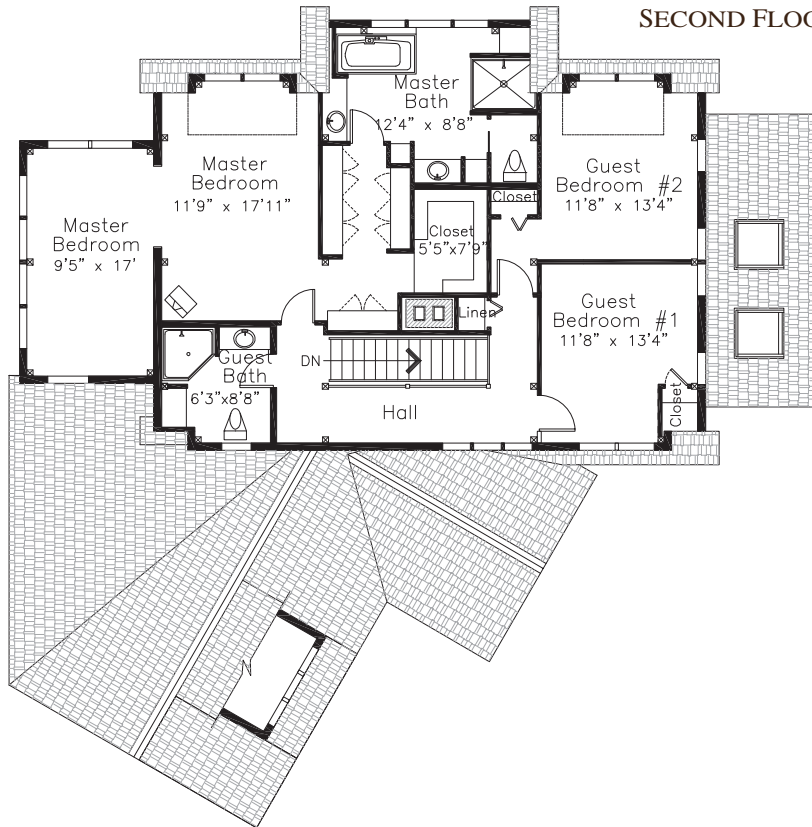

# THE RYE HARBOR

FIRST FLOOR

SQUARE FOOTAGE: 3318

BEDROOMS: 3

BATHS: 3

SECOND FLOOR

YANKEE BARN HOMES

1969