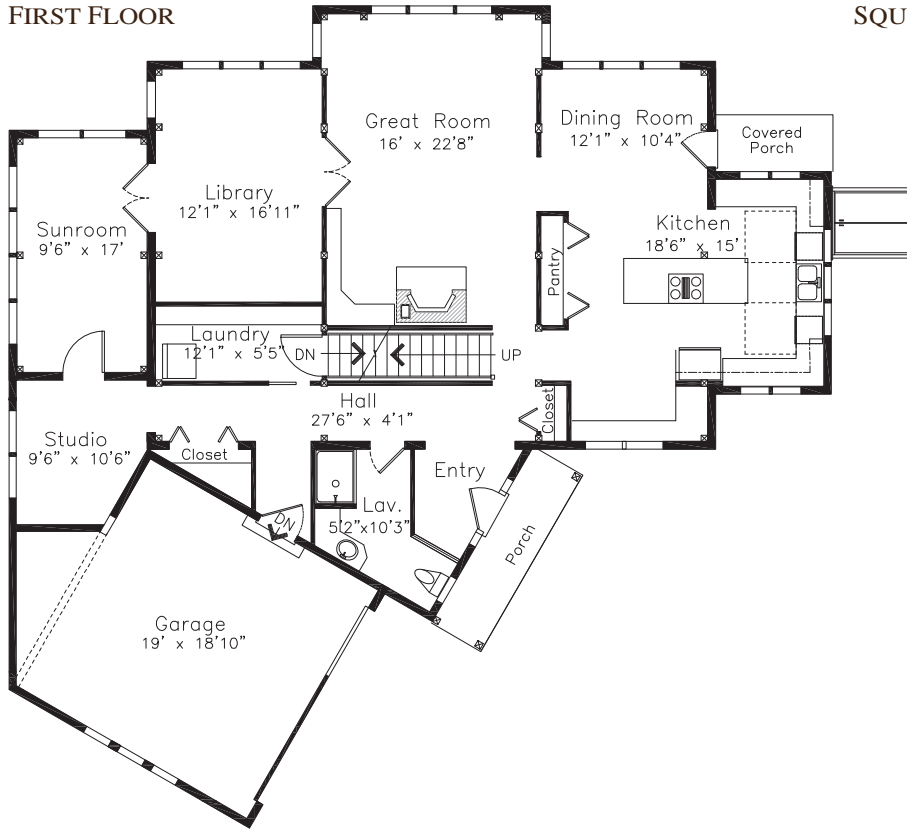

# THE RYE HARBOR

FIRST FLOOR

SQUARE FOOTAGE: 3318

BEDROOMS: 3

BATHS: 3

SECOND FLOOR

YANKEE BARN HOMES

1969