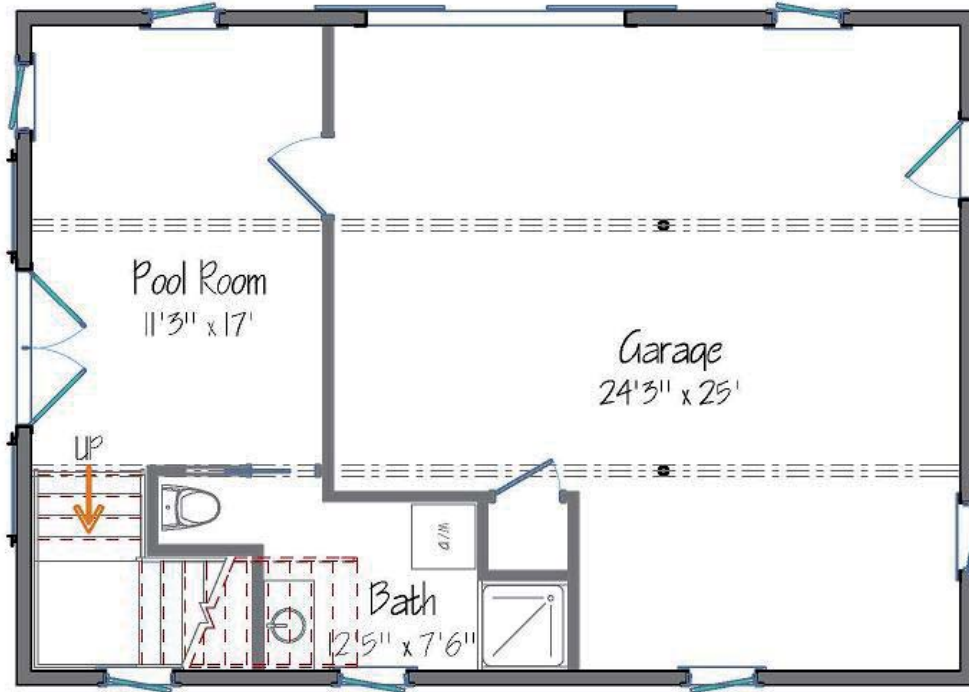

# THE EDGEWATER

FIRST FLOOR

SQUARE FOOTAGE: 1050  
BEDROOMS: 1  
BATHS: 1

SECOND FLOOR

YANKEE BARN HOMES

1969

©2012 Yankee Barn Homes. All rights reserved.

Post. Beam. Dream.™ | [www.YankeeBarnHomes.com](http://www.YankeeBarnHomes.com)  
131 Yankee Barn Road | Grantham, NH 03753 | (800) 258-9786