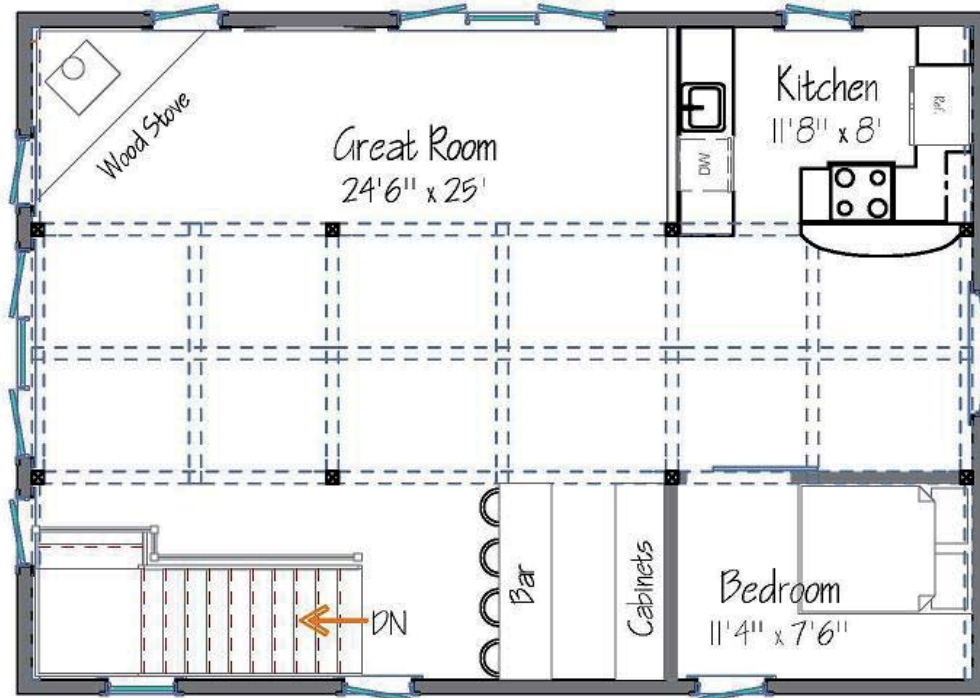

# THE EDGEWATER

FIRST FLOOR

SQUARE FOOTAGE: 1050  
BEDROOMS: 1  
BATHS: 1

SECOND FLOOR

YANKEE BARN HOMES

1969

©2012 Yankee Barn Homes. All rights reserved.

Post. Beam. Dream.™ | [www.YankeeBarnHomes.com](http://www.YankeeBarnHomes.com)  
131 Yankee Barn Road | Grantham, NH 03753 | (800) 258-9786