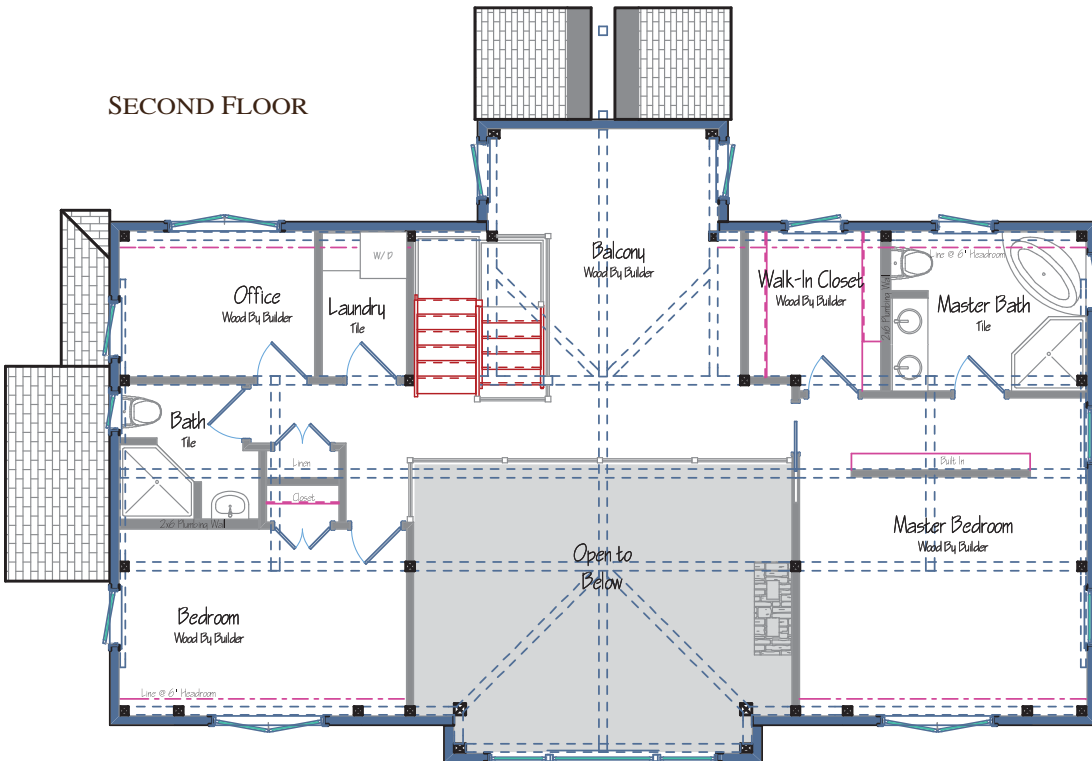

SECOND FLOOR

YANKEE BARN HOMES

1969

©2010 Yankee Barn Homes. All rights reserved.

Post. Beam. Dream.™ | www.YankeeBarnHomes.com
131 Yankee Barn Road | Grantham, NH 03753 | (800) 258-9786