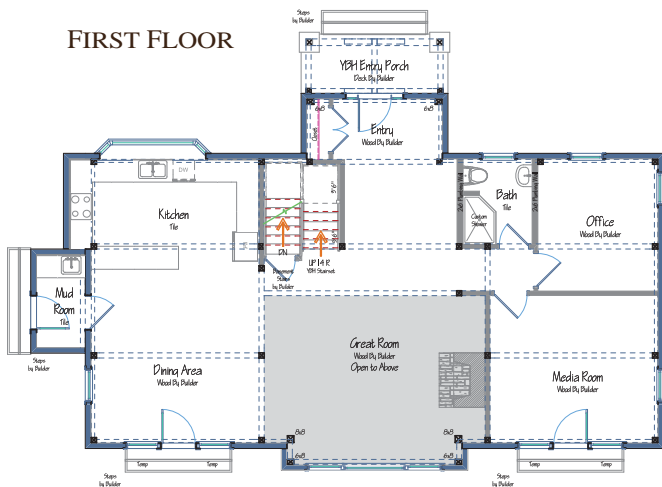

THE CONWAY LODGE

SQUARE FOOTAGE: 2781
 BEDROOMS: 2-3
 BATHS: 3

FIRST FLOOR

SECOND FLOOR

YANKEE BARN HOMES

1969

©2010 Yankee Barn Homes. All rights reserved.

Post. Beam. Dream.™ | www.YankeeBarnHomes.com
 131 Yankee Barn Road | Grantham, NH 03753 | (800) 258-9786