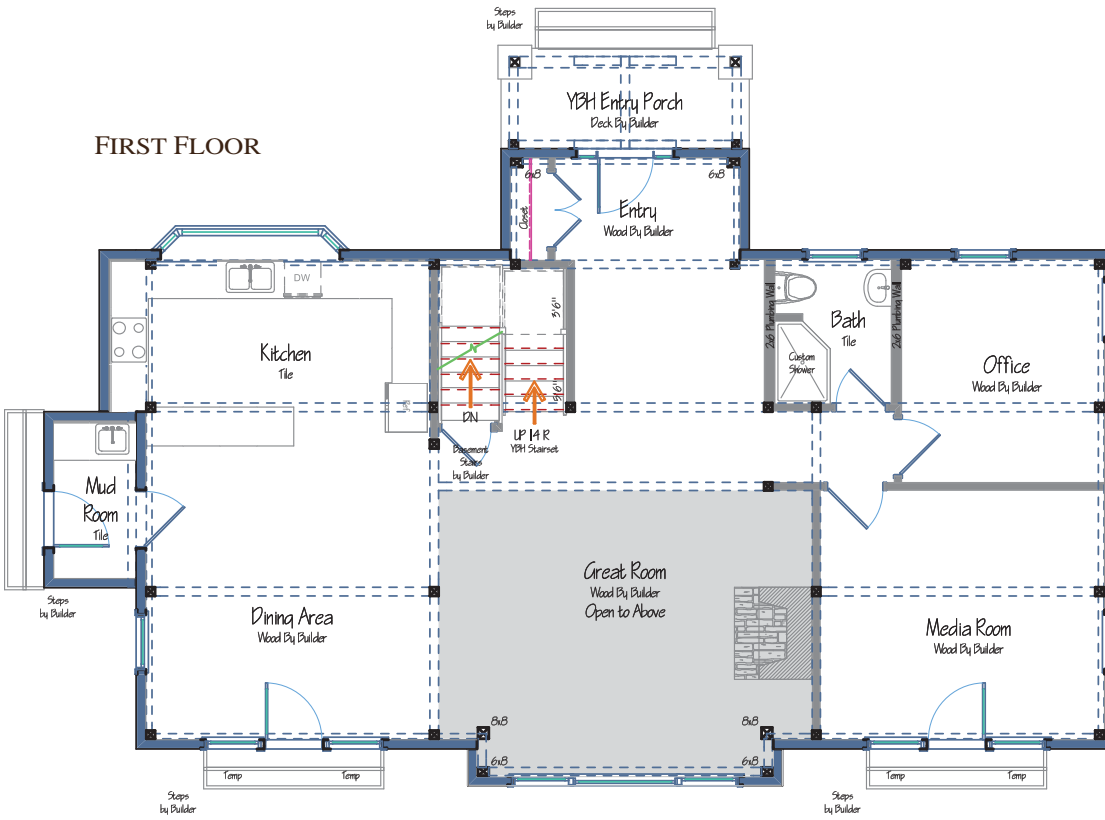

THE CONWAY LODGE

FIRST FLOOR