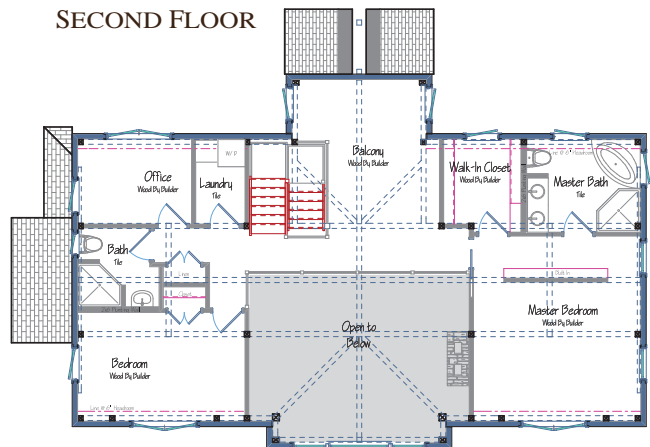

THE CONWAY LODGE

SQUARE FOOTAGE: 2781
 BEDROOMS: 2-3
 BATHS: 3

FIRST FLOOR

SECOND FLOOR

YANKEE BARN HOMES

1969

©2010 Yankee Barn Homes. All rights reserved.

Post. Beam. Dream.™ | www.YankeeBarnHomes.com
 131 Yankee Barn Road | Grantham, NH 03753 | (800) 258-9786