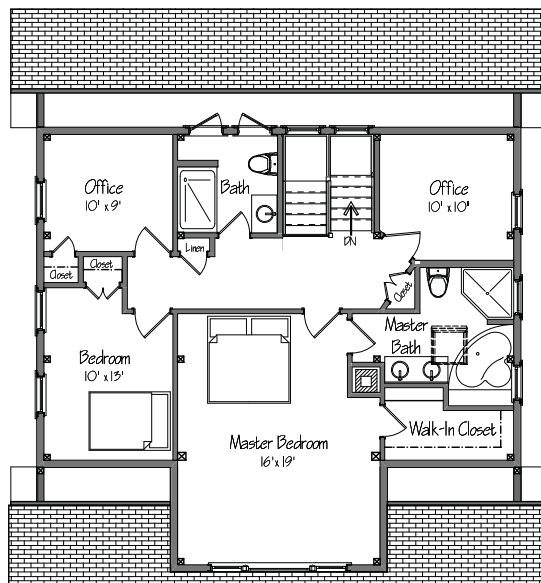

THE WOODSTOCK

SQUARE FOOTAGE: 2242
 BEDROOMS: 3
 BATHS: 2 1/2

FIRST FLOOR

SECOND FLOOR

YANKEE BARN HOMES

1969

©2010 Yankee Barn Homes. All rights reserved.

Post. Beam. Dream.™ | www.YankeeBarnHomes.com
 131 Yankee Barn Road | Grantham, NH 03753 | (800) 258-9786