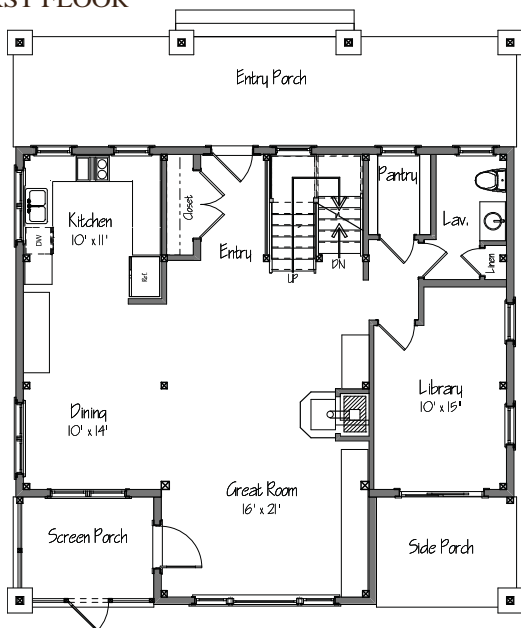

THE WOODSTOCK

SQUARE FOOTAGE: 2242
 BEDROOMS: 3
 BATHS: 2 1/2

FIRST FLOOR

SECOND FLOOR

YANKEE BARN HOMES

1969

©2010 Yankee Barn Homes. All rights reserved.

Post. Beam. Dream.™ | www.YankeeBarnHomes.com
 131 Yankee Barn Road | Grantham, NH 03753 | (800) 258-9786