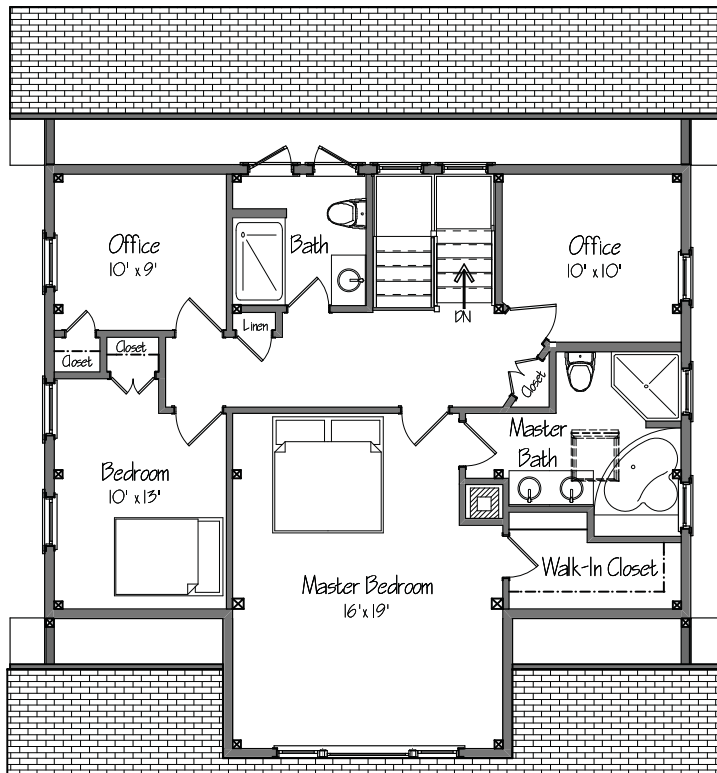

THE WOODSTOCK

SQUARE FOOTAGE: 2242
 BEDROOMS: 3
 BATHS: 2 1/2

FIRST FLOOR

SECOND FLOOR

YANKEE BARN HOMES

1969

©2010 Yankee Barn Homes. All rights reserved.

Post. Beam. Dream.™ | www.YankeeBarnHomes.com
 131 Yankee Barn Road | Grantham, NH 03753 | (800) 258-9786

THE WOODSTOCK

FIRST FLOOR

SECOND FLOOR

YANKEE BARN HOMES

1969

©2010 Yankee Barn Homes. All rights reserved.

Post. Beam. Dream.™ | www.YankeeBarnHomes.com
131 Yankee Barn Road | Grantham, NH 03753 | (800) 258-9786