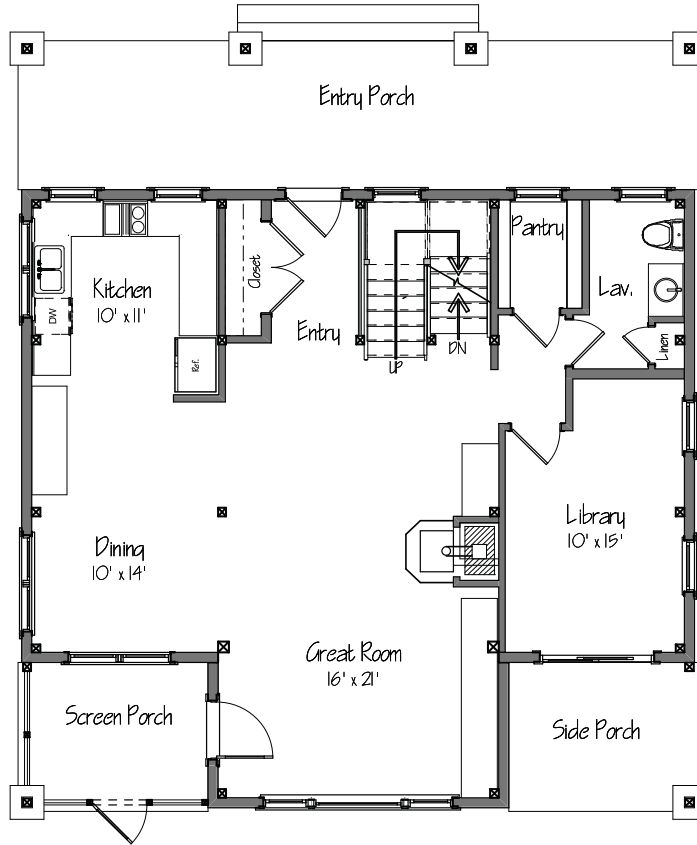

THE WOODSTOCK

FIRST FLOOR