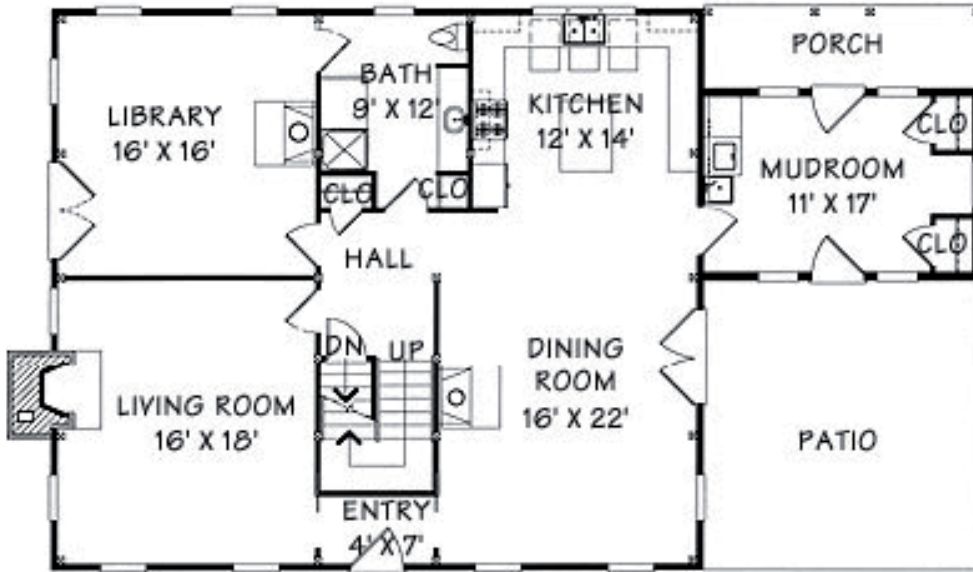

SQUARE FOOTAGE: 3186
 BEDROOMS: 2-3
 BATHS: 2 1/2

SECOND FLOOR

ATTIC LOFT