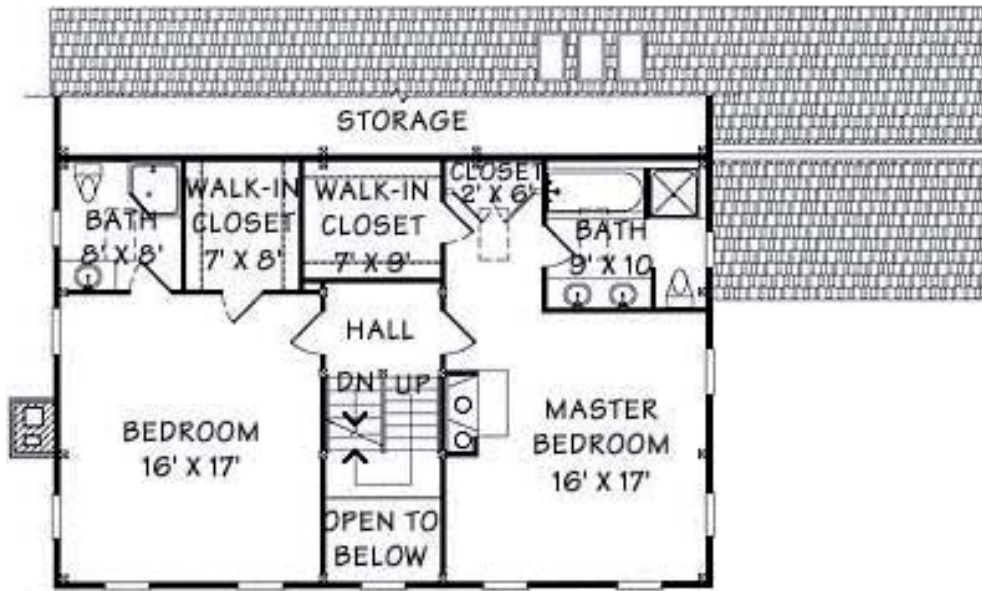

SQUARE FOOTAGE: 3186
 BEDROOMS: 2-3
 BATHS: 2 1/2

SECOND FLOOR

ATTIC LOFT