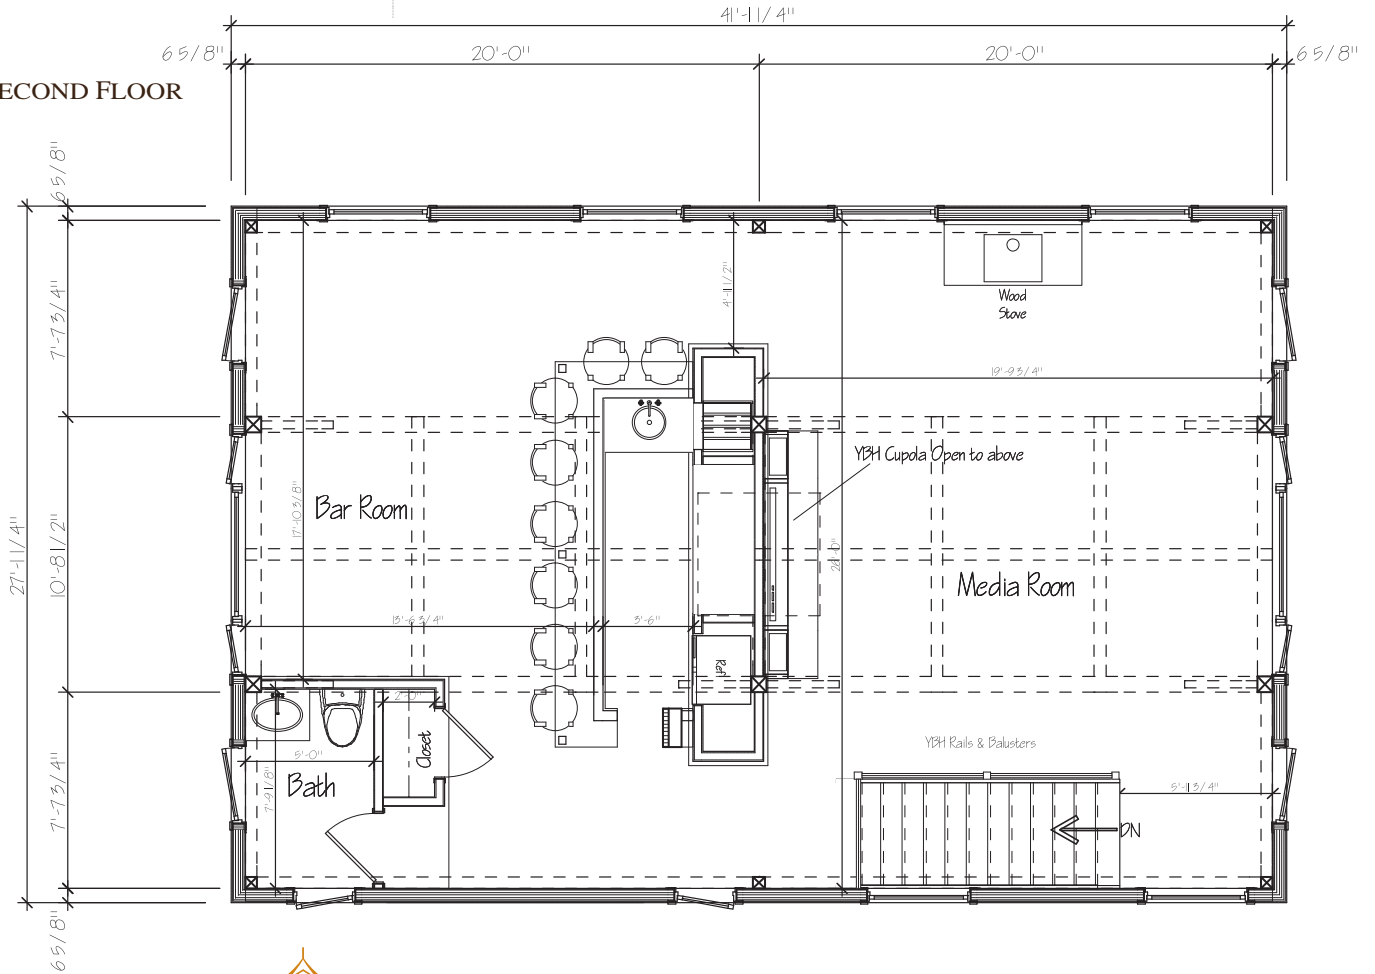

SECOND FLOOR

YANKEE BARN HOMES

1969

©2010 Yankee Barn Homes. All rights reserved.

Post. Beam. Dream.™ | www.YankeeBarnHomes.com
131 Yankee Barn Road | Grantham, NH 03753 | (800) 258-9786