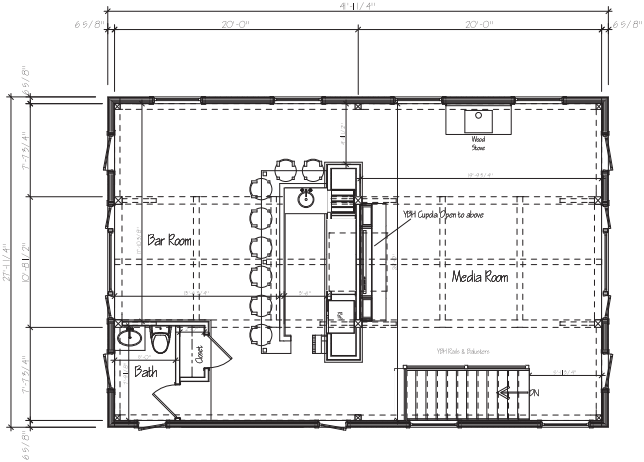

# THE EATON

SQUARE FOOTAGE: 1185  
 BEDROOMS: 0  
 BATHS: 0

FIRST FLOOR

SECOND FLOOR

## FIRST FLOOR