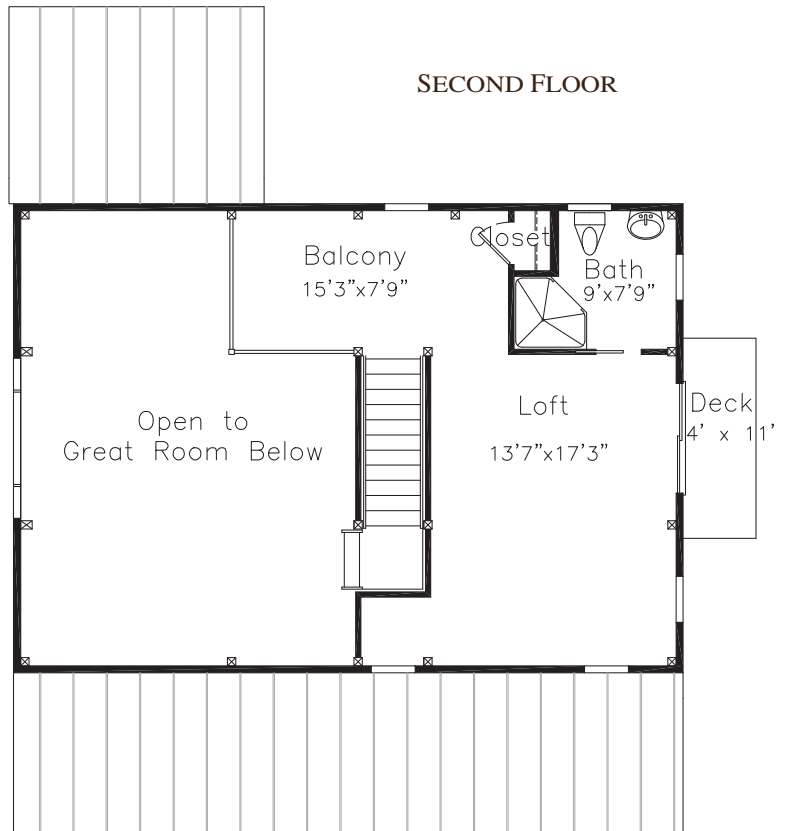

SECOND FLOOR

YANKEE BARN HOMES

1969

©2010 Yankee Barn Homes. All rights reserved.

Post. Beam. Dream.™ | www.YankeeBarnHomes.com
131 Yankee Barn Road | Grantham, NH 03753 | (800) 258-9786