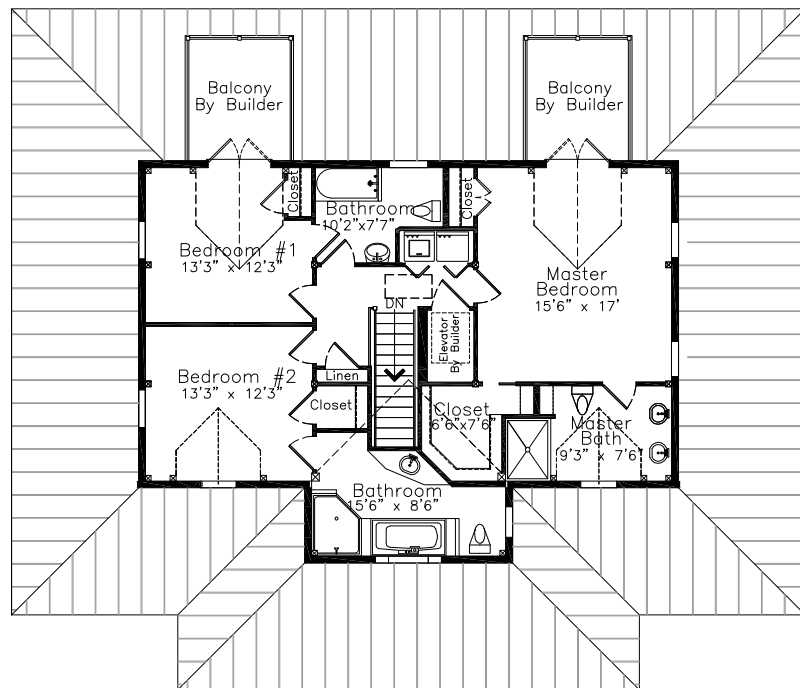

THE CHARLESTON

THE CHARLESTON

SQUARE FOOTAGE: 2452

BEDROOMS: 3

BATHS: 3 1/2

FIRST FLOOR

SECOND FLOOR

YANKEE BARN HOMES