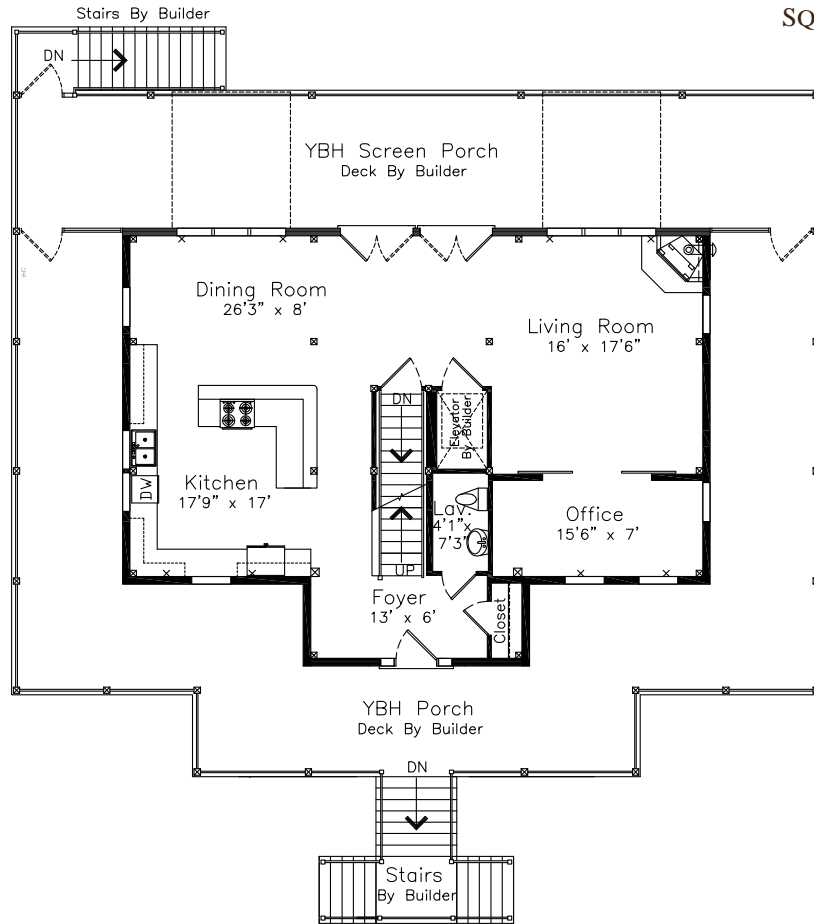

THE CHARLESTON

THE CHARLESTON

SQUARE FOOTAGE: 2452

BEDROOMS: 3

BATHS: 3 1/2

FIRST FLOOR

SECOND FLOOR

YANKEE BARN HOMES