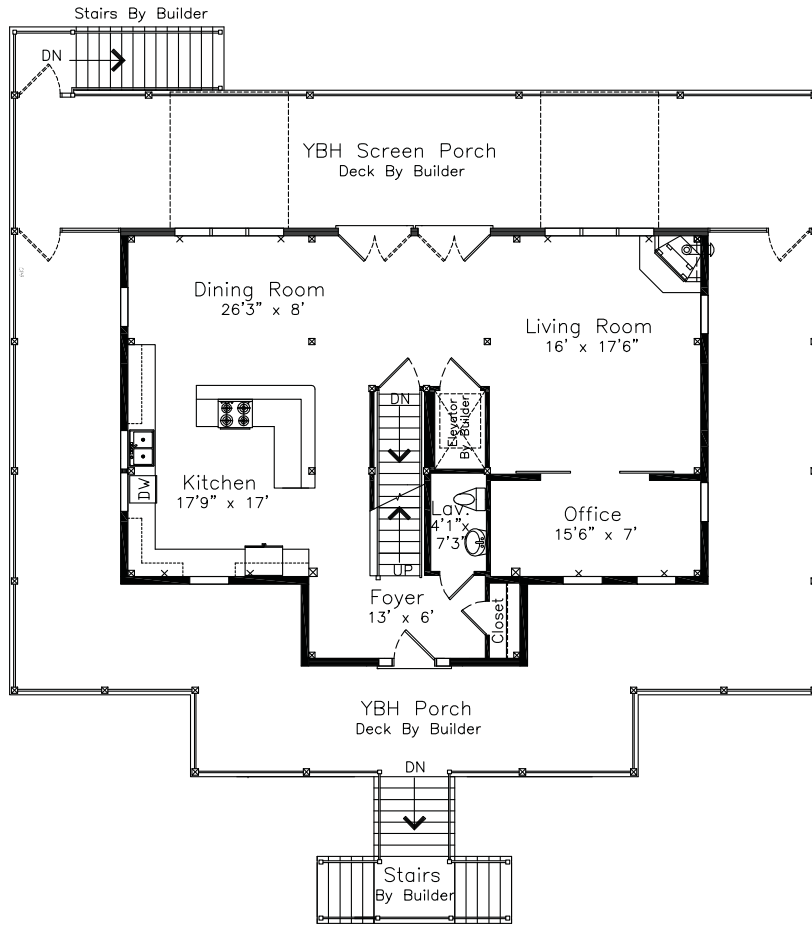

THE CHARLESTON

SQUARE FOOTAGE: 2452
 BEDROOMS: 3
 BATHS: 3 1/2

FIRST FLOOR

SECOND FLOOR

THE CHARLESTON

FIRST FLOOR

SECOND FLOOR

YANKEE BARN HOMES