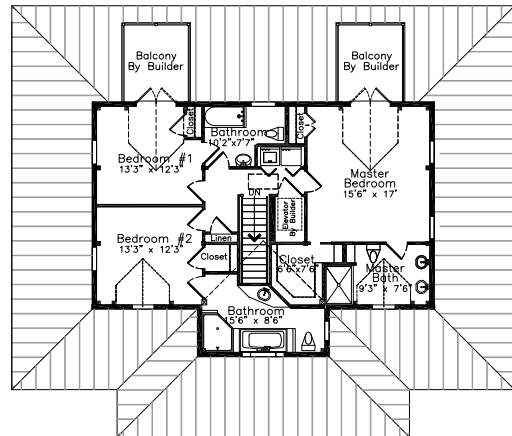

THE CHARLESTON

SQUARE FOOTAGE: 2452
 BEDROOMS: 3
 BATHS: 3 1/2

FIRST FLOOR

SECOND FLOOR

THE CHARLESTON

FIRST FLOOR

SECOND FLOOR

YANKEE BARN HOMES