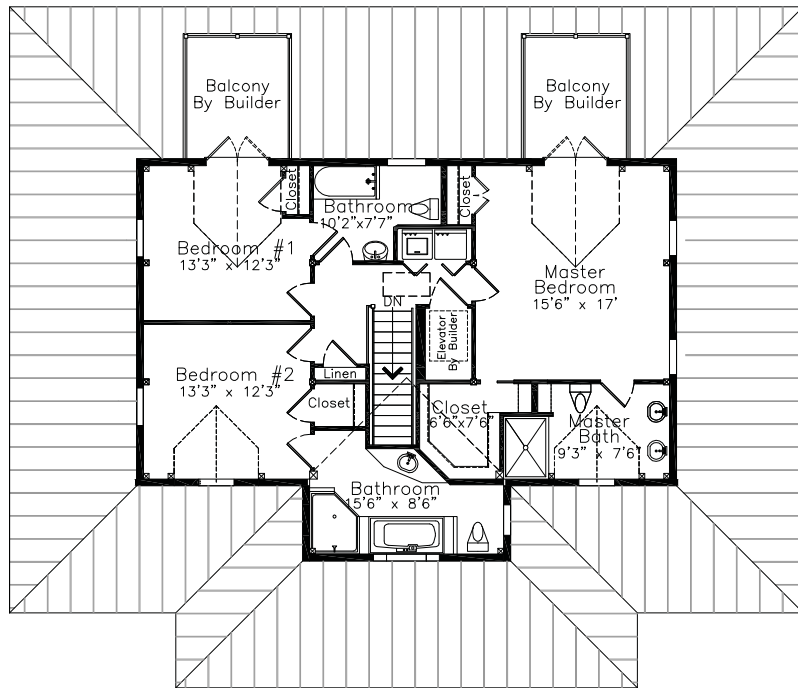

THE CHARLESTON

SQUARE FOOTAGE: 2452
 BEDROOMS: 3
 BATHS: 3 1/2

FIRST FLOOR

SECOND FLOOR

THE CHARLESTON

FIRST FLOOR

SECOND FLOOR

YANKEE BARN HOMES