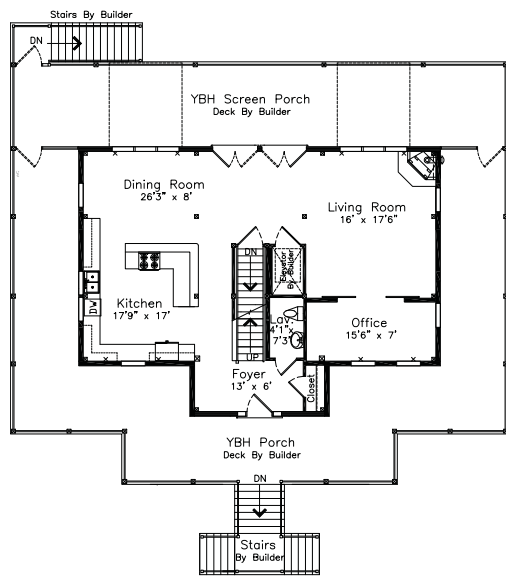

THE CHARLESTON

SQUARE FOOTAGE: 2452
 BEDROOMS: 3
 BATHS: 3 1/2

FIRST FLOOR

SECOND FLOOR

THE CHARLESTON

FIRST FLOOR

SECOND FLOOR

YANKEE BARN HOMES