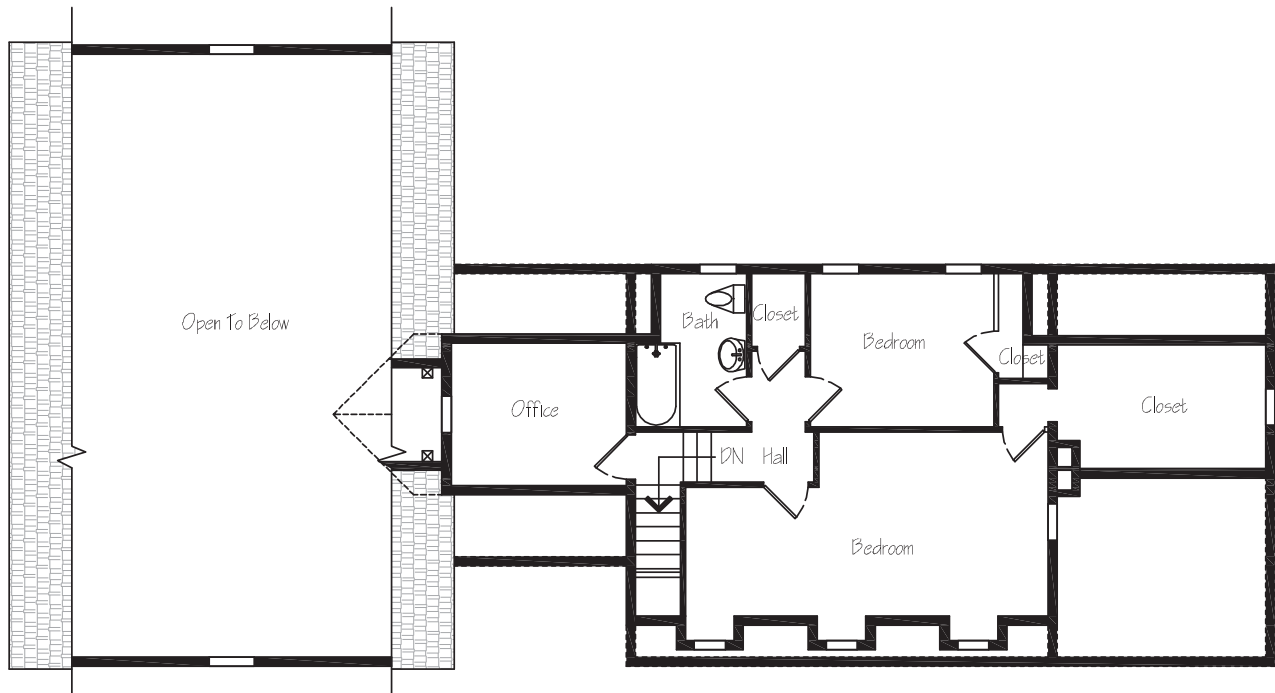

THE STOWE VILLAGE

SQUARE FOOTAGE: 1024*
 BEDROOMS: 0*
 BATHS: 1/2*

FIRST FLOOR

SECOND FLOOR

*These figures include the barn-style addition and do not take into account the square footage, bedrooms and bathrooms in the original cape-style home.

©2010 Yankee Barn Homes. All rights reserved.

THE STOWE VILLAGE

FIRST FLOOR

SECOND FLOOR

YANKEE BARN HOMES

1969

©2010 Yankee Barn Homes. All rights reserved.

Post. Beam. Dream.™ | www.YankeeBarnHomes.com
131 Yankee Barn Road | Grantham, NH 03753 | (800) 258-9786