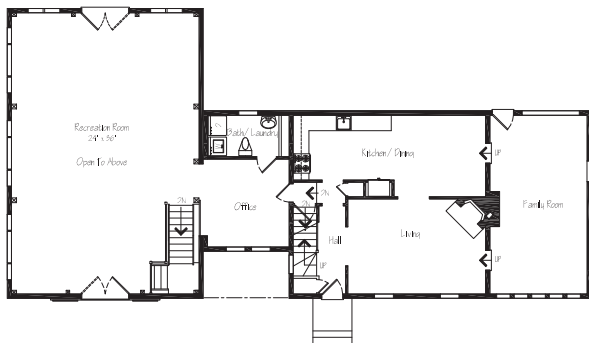

THE STOWE VILLAGE

SQUARE FOOTAGE: 1024*
 BEDROOMS: 0*
 BATHS: 1/2*

FIRST FLOOR

SECOND FLOOR

*These figures include the barn-style addition and do not take into account the square footage, bedrooms and bathrooms in the original cape-style home.

©2010 Yankee Barn Homes. All rights reserved.

THE STOWE VILLAGE

FIRST FLOOR

SECOND FLOOR

YANKEE BARN HOMES

1969

©2010 Yankee Barn Homes. All rights reserved.

Post. Beam. Dream.™ | www.YankeeBarnHomes.com
131 Yankee Barn Road | Grantham, NH 03753 | (800) 258-9786