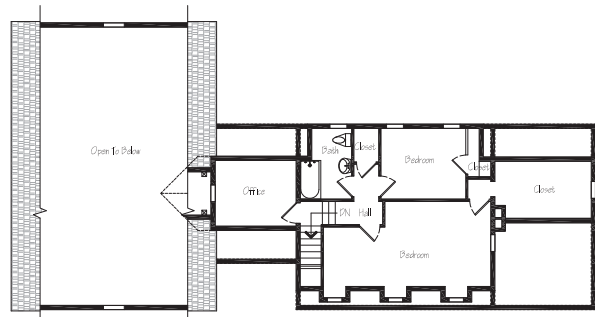

THE STOWE VILLAGE

SQUARE FOOTAGE: 1024*
 BEDROOMS: 0*
 BATHS: 1/2*

FIRST FLOOR

SECOND FLOOR

*These figures include the barn-style addition and do not take into account the square footage, bedrooms and bathrooms in the original cape-style home.