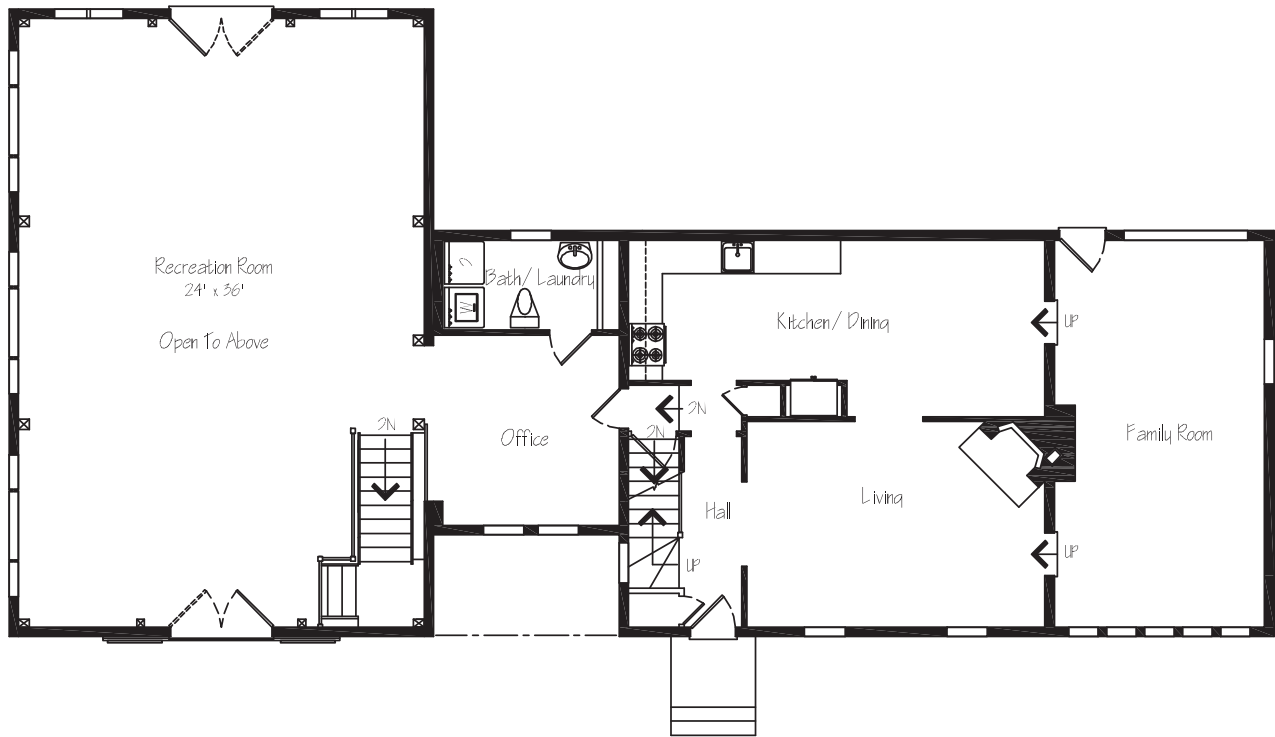

THE STOWE VILLAGE

SQUARE FOOTAGE: 1024*
 BEDROOMS: 0*
 BATHS: 1/2*

FIRST FLOOR

SECOND FLOOR

*These figures include the barn-style addition and do not take into account the square footage, bedrooms and bathrooms in the original cape-style home.

©2010 Yankee Barn Homes. All rights reserved.

THE STOWE VILLAGE

FIRST FLOOR

SECOND FLOOR

YANKEE BARN HOMES

1969

©2010 Yankee Barn Homes. All rights reserved.

Post. Beam. Dream.™ | www.YankeeBarnHomes.com
131 Yankee Barn Road | Grantham, NH 03753 | (800) 258-9786