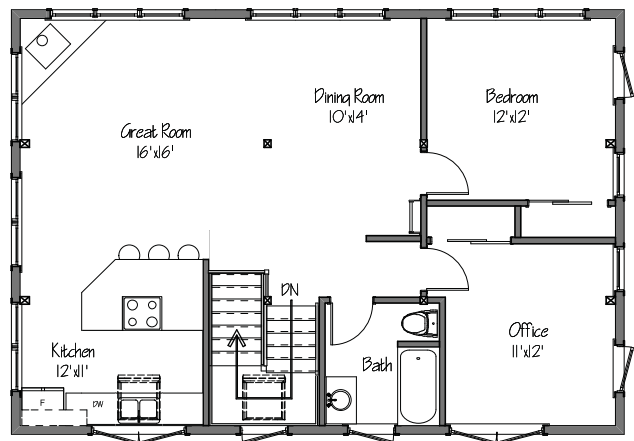

# THE HARTFORD

SQUARE FOOTAGE: 1181  
 BEDROOMS: 2  
 BATH: 1

FIRST FLOOR

SECOND FLOOR

## FIRST FLOOR