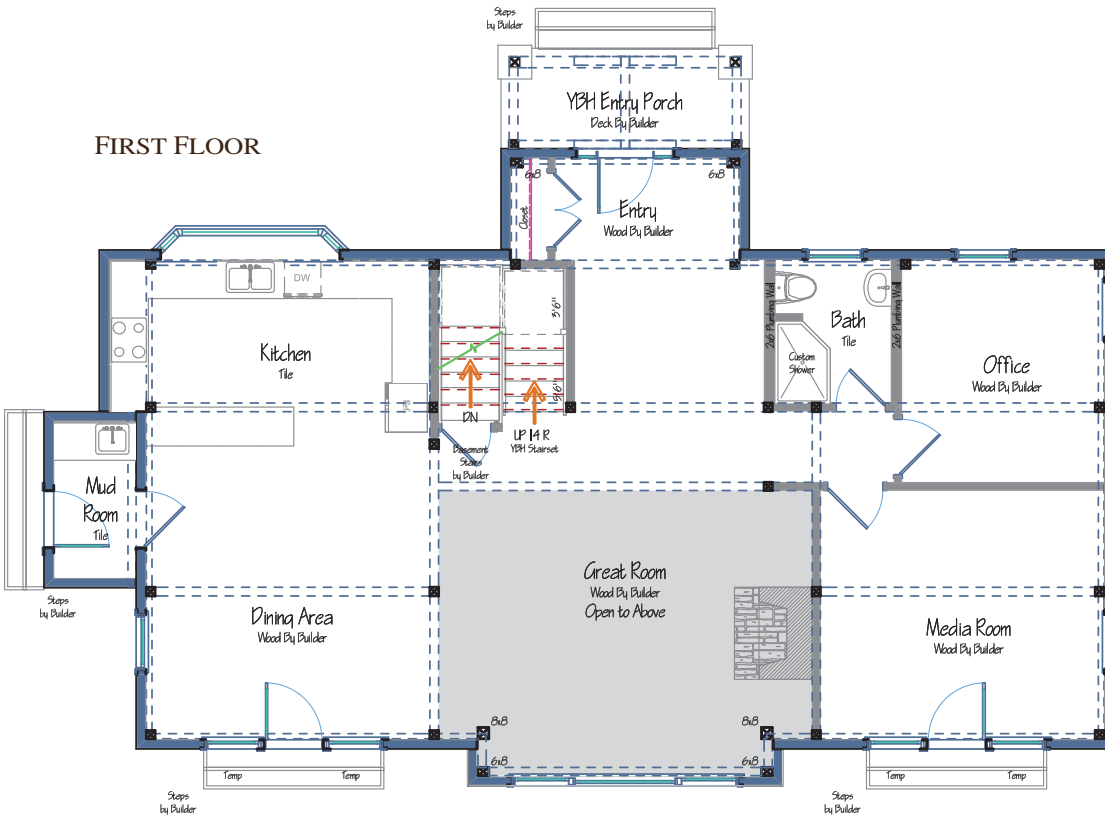

THE CONWAY LODGE

THE CONWAY LODGE

SQUARE FOOTAGE: 2781

BEDROOMS: 2-3

BATHS: 3

FIRST FLOOR

SECOND FLOOR

YANKEE BARN HOMES