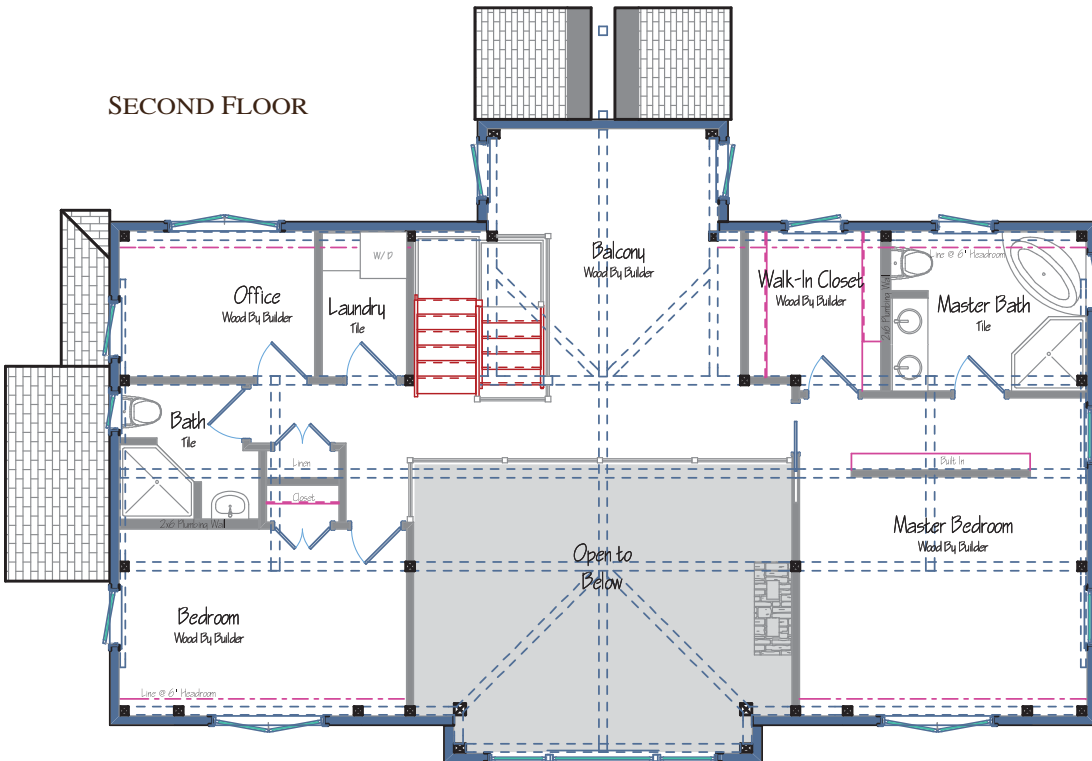

THE CONWAY LODGE

THE CONWAY LODGE

SQUARE FOOTAGE: 2781

BEDROOMS: 2-3

BATHS: 3

FIRST FLOOR

SECOND FLOOR

YANKEE BARN HOMES