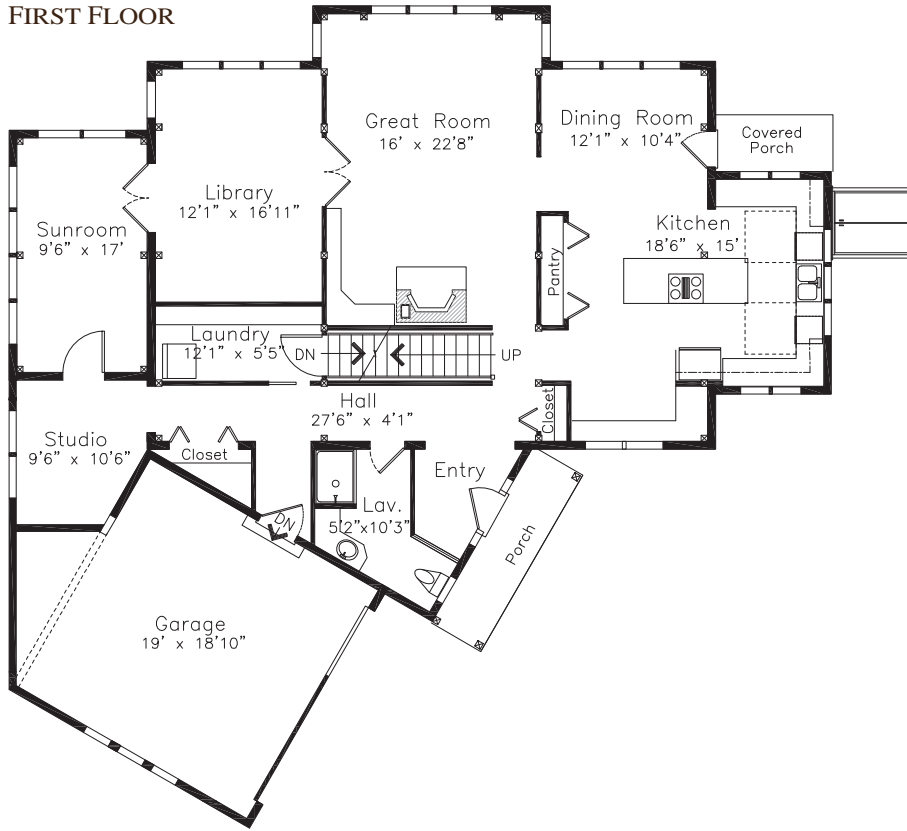

THE RYE HARBOR

SQUARE FOOTAGE: 3318
 BEDROOMS: 3
 BATHS: 3

FIRST FLOOR

SECOND FLOOR

THE RYE HARBOR

FIRST FLOOR

SECOND FLOOR

YANKEE BARN HOMES