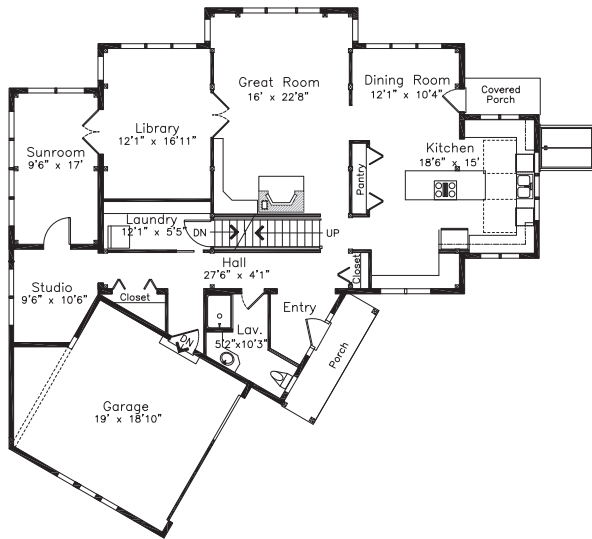

THE RYE HARBOR

SQUARE FOOTAGE: 3318
 BEDROOMS: 3
 BATHS: 3

FIRST FLOOR

SECOND FLOOR

THE RYE HARBOR

FIRST FLOOR

SECOND FLOOR

YANKEE BARN HOMES