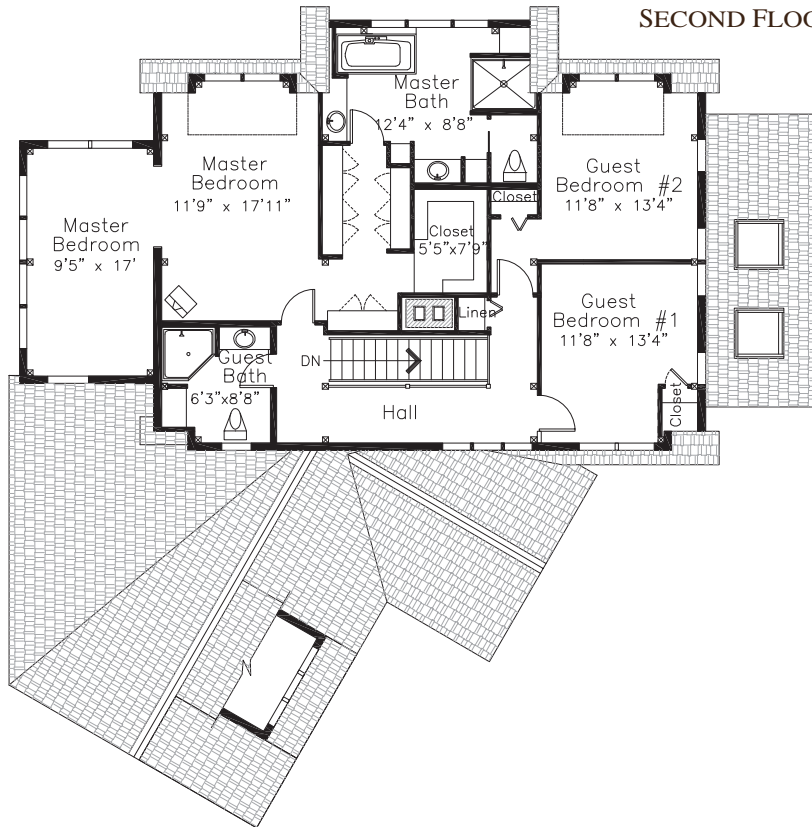

THE RYE HARBOR

SQUARE FOOTAGE: 3318
 BEDROOMS: 3
 BATHS: 3

FIRST FLOOR

SECOND FLOOR

THE RYE HARBOR

FIRST FLOOR

SECOND FLOOR

YANKEE BARN HOMES