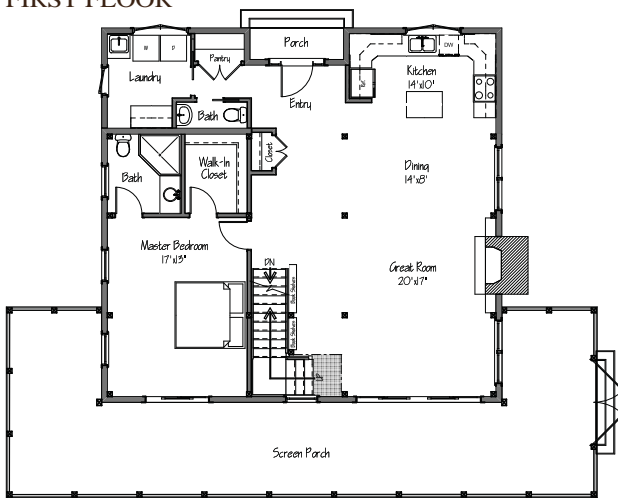

THE SUNAPEE

SQUARE FOOTAGE: 2481
 BEDROOMS: 3
 BATHS: 2 1/2

FIRST FLOOR

SECOND FLOOR

THE SUNAPEE

FIRST FLOOR

SECOND FLOOR

YANKEE BARN HOMES