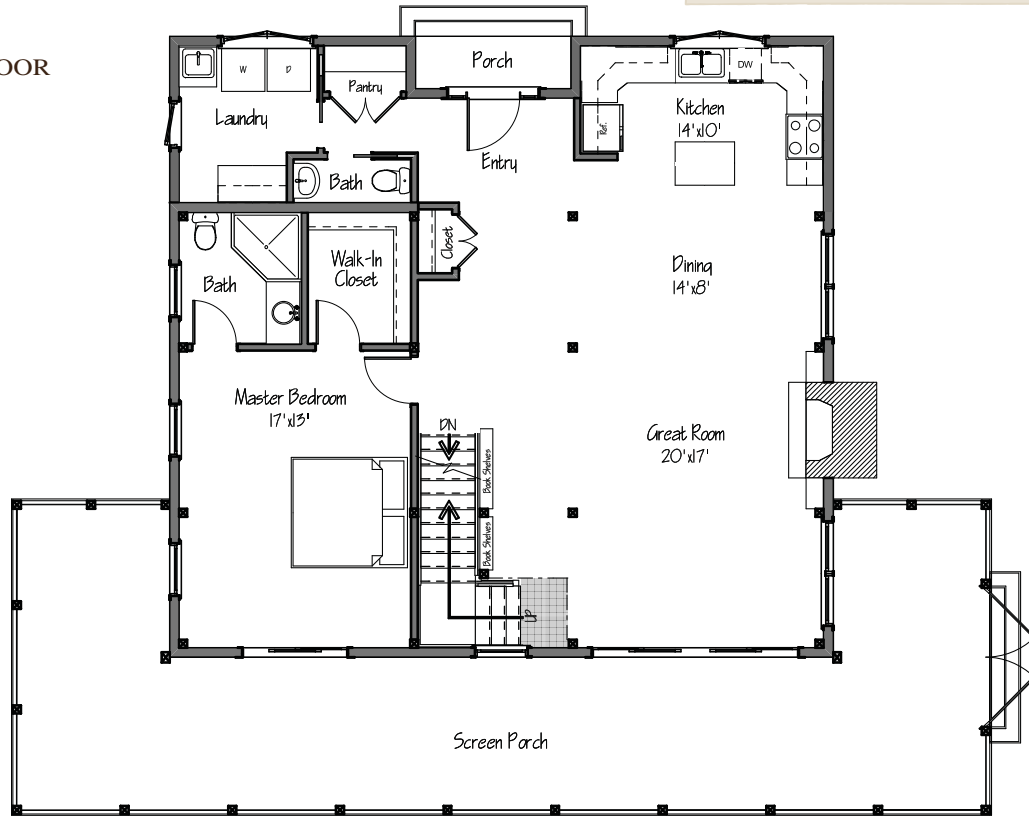

THE SUNAPEE

SQUARE FOOTAGE: 2481
 BEDROOMS: 3
 BATHS: 2 1/2

FIRST FLOOR

SECOND FLOOR

THE SUNAPEE

FIRST FLOOR

SECOND FLOOR

YANKEE BARN HOMES