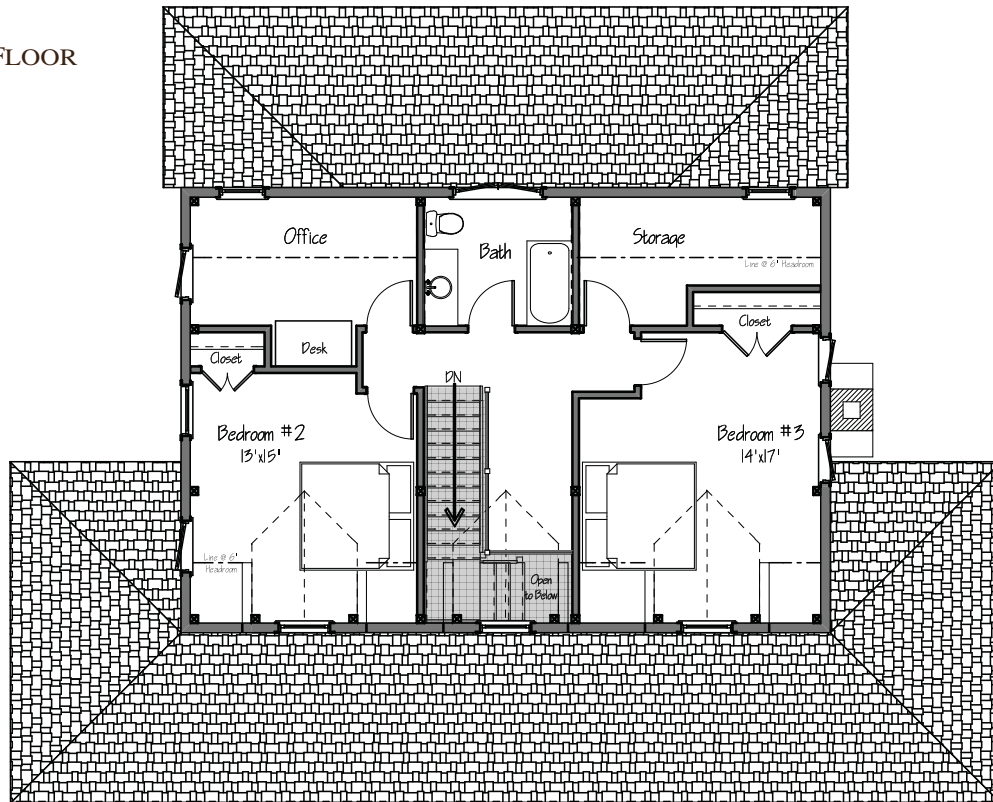

THE SUNAPEE

SQUARE FOOTAGE: 2481
 BEDROOMS: 3
 BATHS: 2 1/2

FIRST FLOOR

SECOND FLOOR

THE SUNAPEE

FIRST FLOOR

SECOND FLOOR

YANKEE BARN HOMES