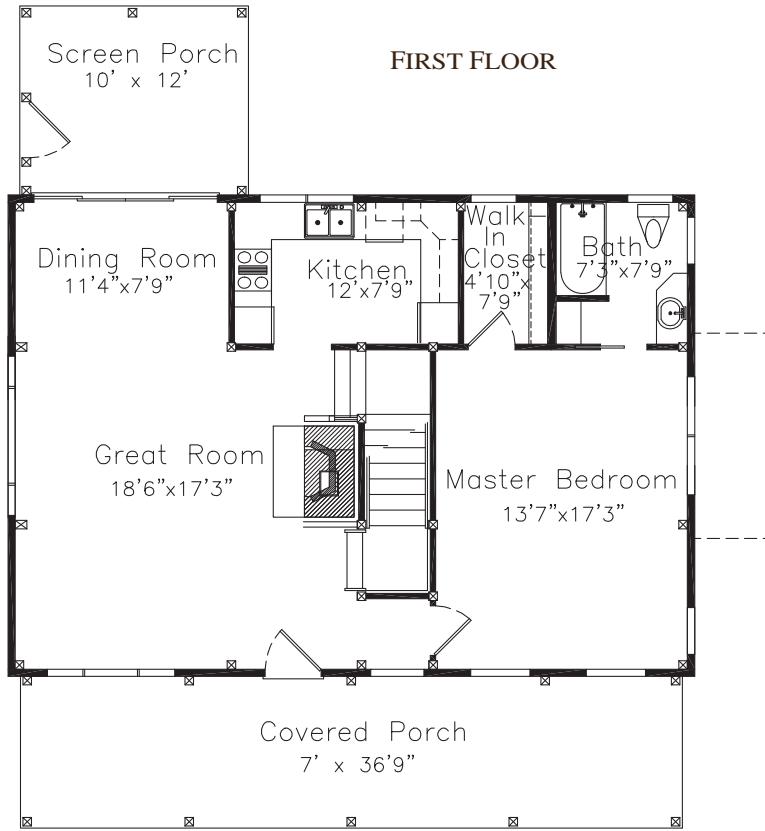

THE CRAFTSBURY

YANKEE BARN HOMES

1969

©2010 Yankee Barn Homes. All rights reserved.

Post. Beam. Dream.™ | www.YankeeBarnHomes.com
131 Yankee Barn Road | Grantham, NH 03753 | (800) 258-9786