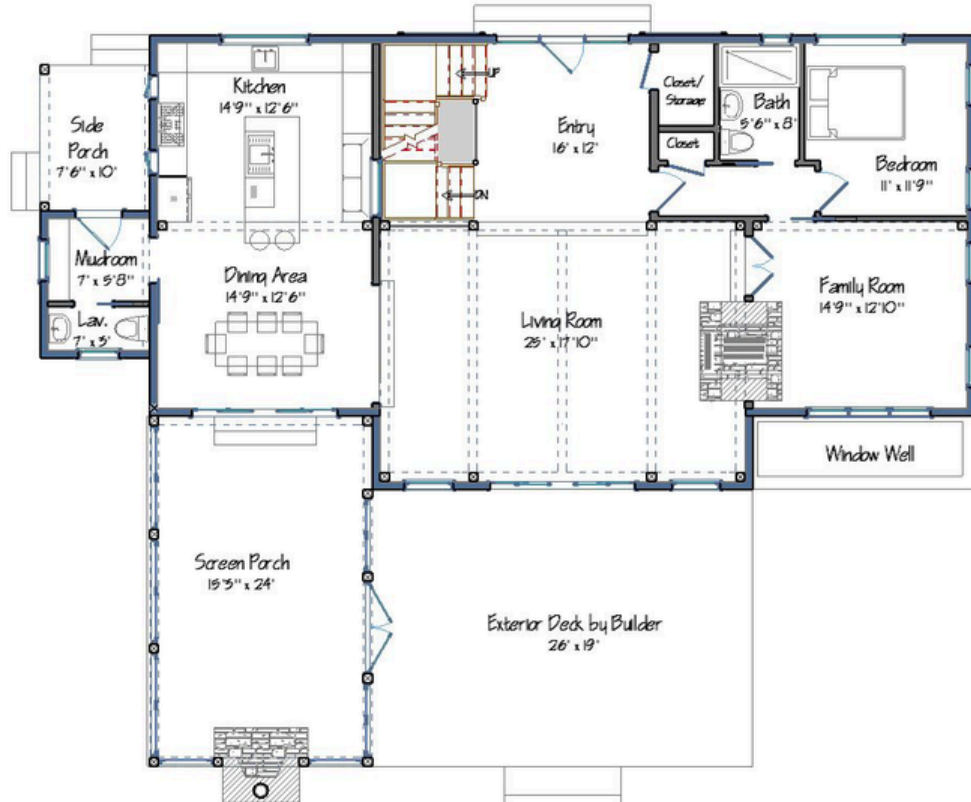

Barnstable

Barnstable

SQUARE FEET
3098

BEDROOMS
5

BATHROOMS
5.5

FIRST FLOOR

SECOND FLOOR