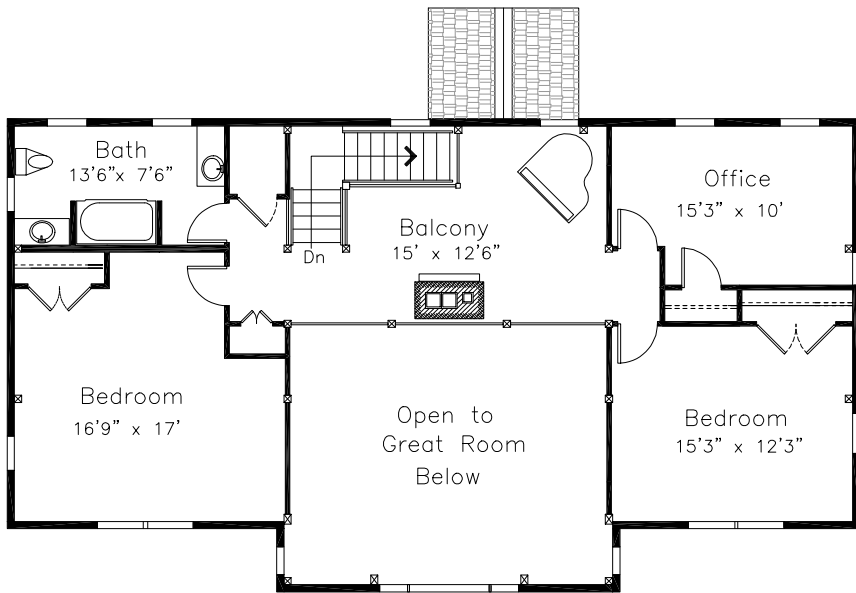

First Floor

Second Floor

3043 SF – Contract #99106

©Copyright 2003 by Yankee Barn Homes, Inc.
All rights reserved.

www.yankeebarhomes.com
1-800-258-9786