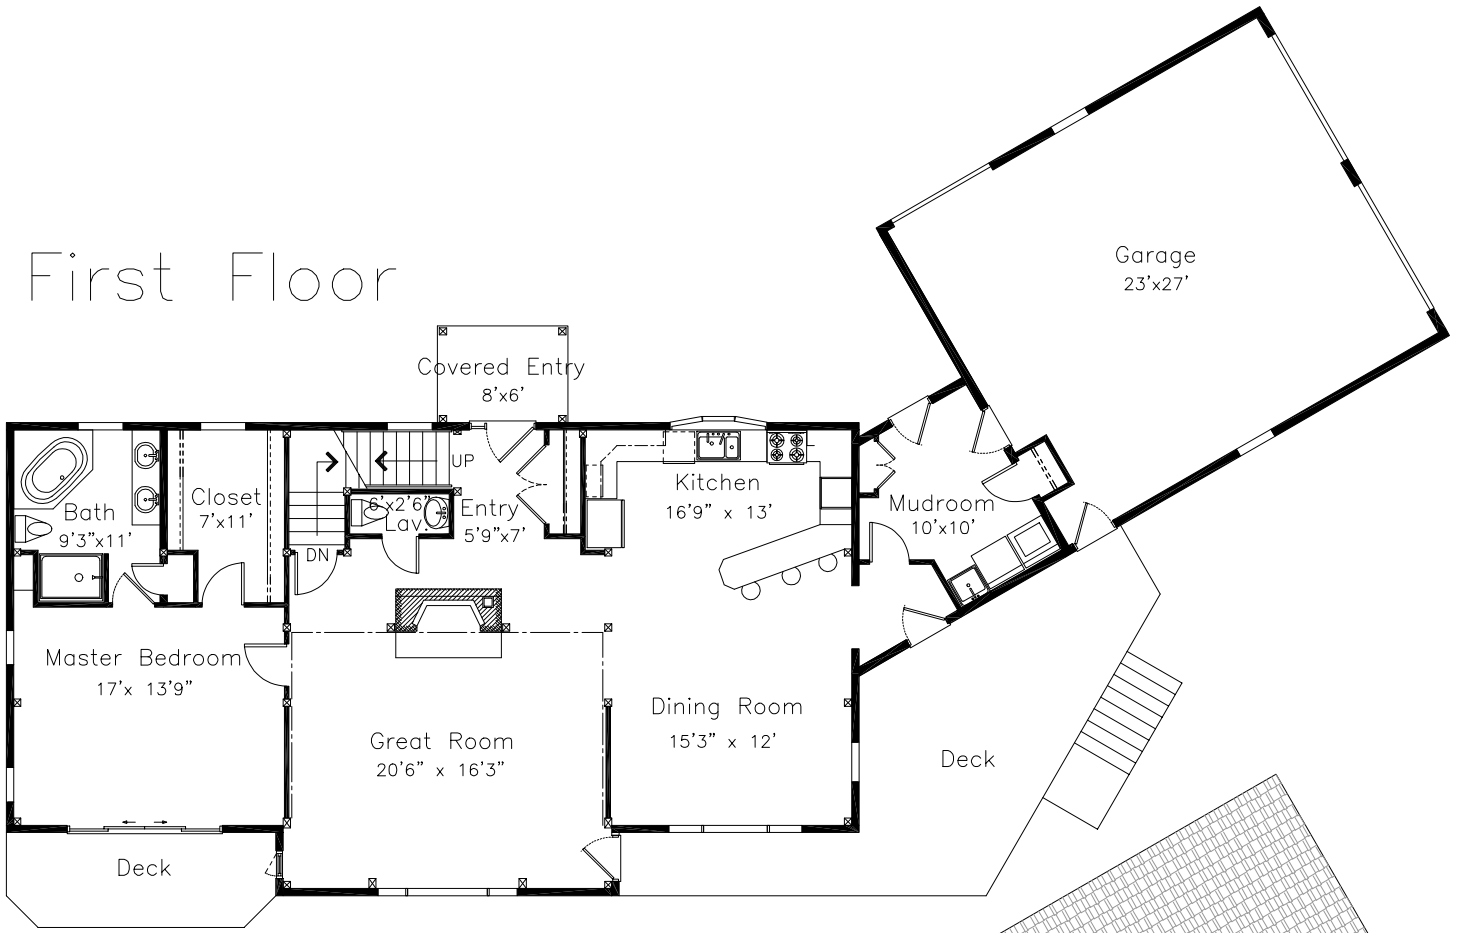

First Floor

Second Floor

3043 SF – Contract #99106

©Copyright 2003 by Yankee Barn Homes, Inc.
All rights reserved.

www.yankeebarhomes.com
1-800-258-9786