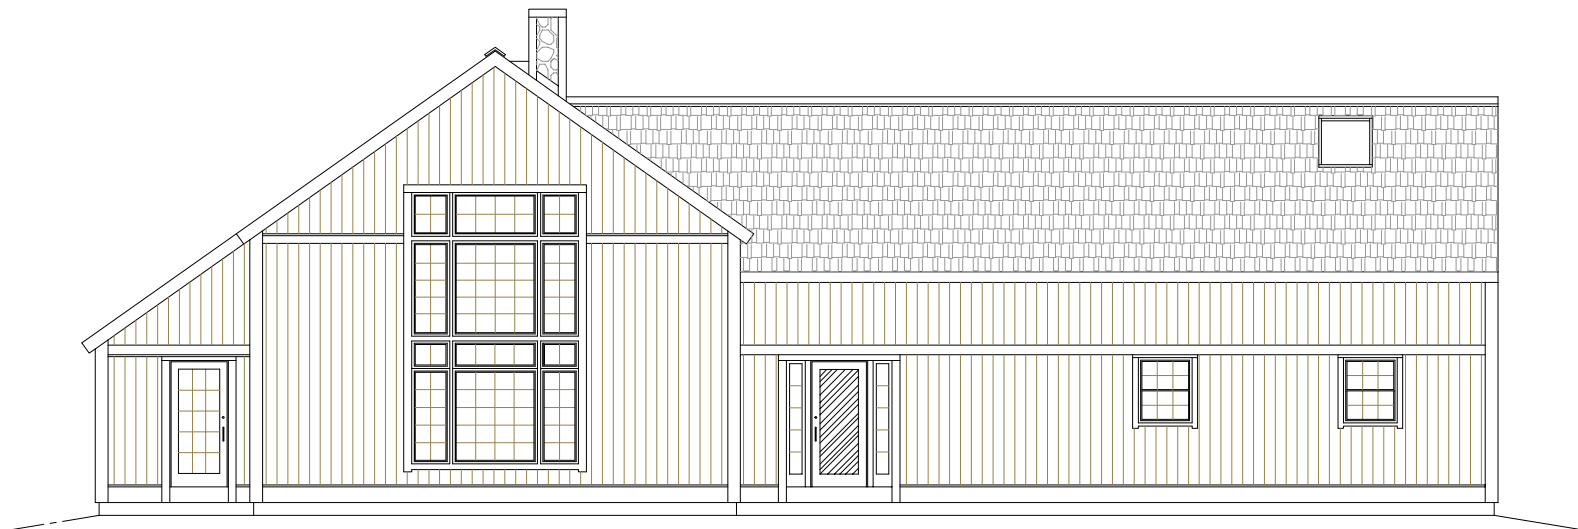

Bedroom End Elevation

Great Room End Elevation

www.yankeebarnehomes.com

1-800-258-9786

3162 SF – Contract #99113

©Copyright 2003 by Yankee Barn Homes, Inc.

All rights reserved.