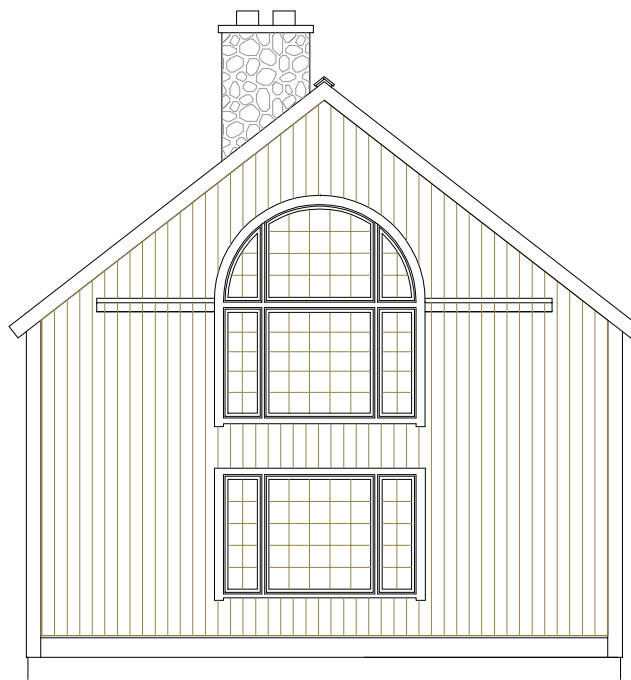

Dining Room Side Elevation

Living Room End Elevation

www.yankeebarnhomes.com

1-800-258-9786

2814 SF - Contract #99108

©Copyright 2003 by Yankee Barn Homes, Inc.

All rights reserved.