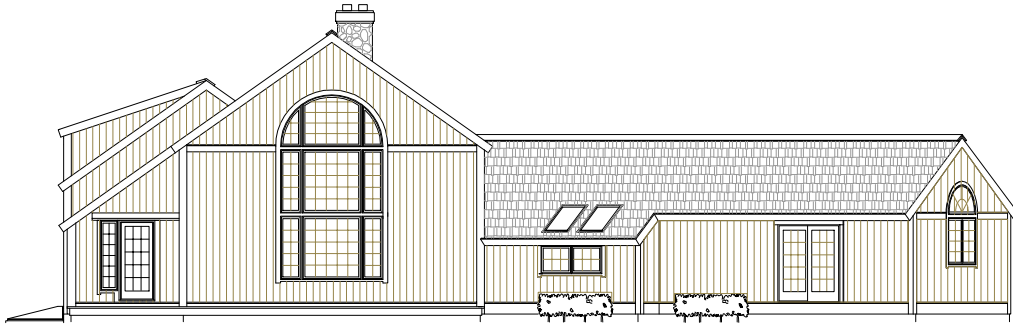

Entry Side Elevation

Great Room End Elevation

4572 SF – Contract #99097

©Copyright 2003 by Yankee Barn Homes, Inc.

All rights reserved.

www.yankeebarnhomes.com

1-800-258-9786