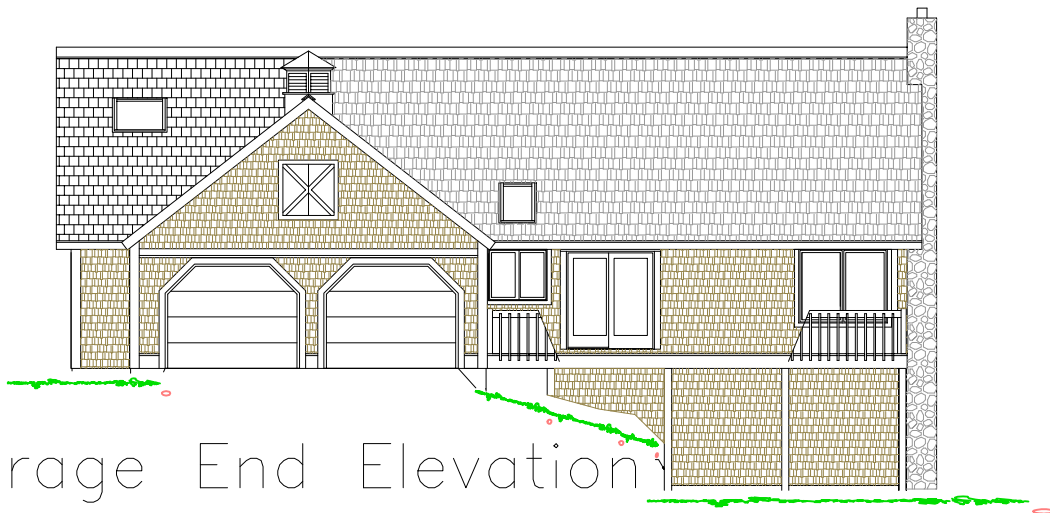

Living Room Side Elevation

Garage End Elevation

[www.yankeebarnehomes.com](http://www.yankeebarnehomes.com)

1-800-258-9786

4348 SF – Contract #99084

©Copyright 2003 by Yankee Barn Homes, Inc.

All rights reserved.