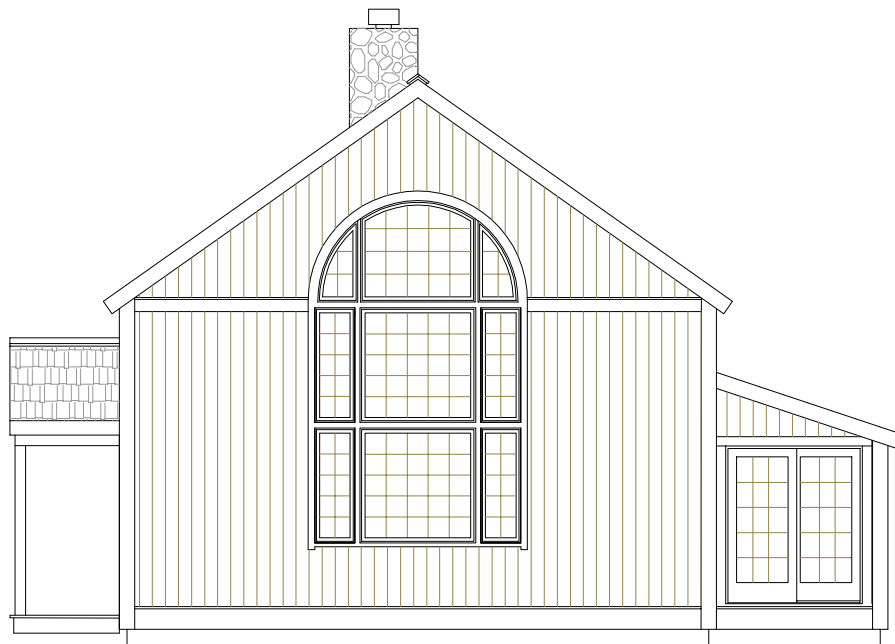

Entry Side Elevation

Great Room End Elevation

www.yankeebarnhomes.com

1-800-258-9786

2310 SF – Contract #99083

©Copyright 2003 by Yankee Barn Homes, Inc.

All rights reserved.