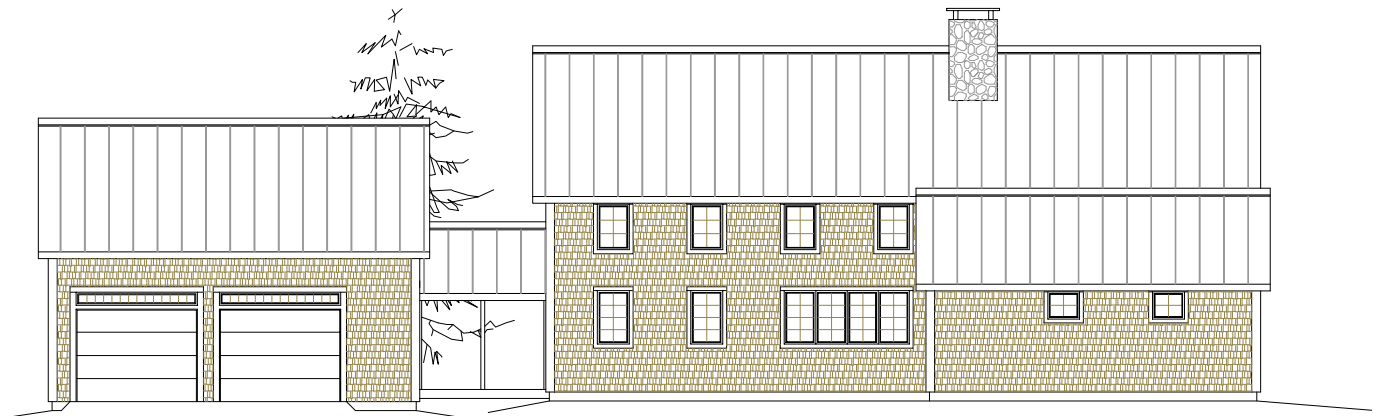

Great Room End Elevation

3765 SF—Contract #99036

© Copyright 2003 by Yankee Barn Homes, Inc.

All rights reserved.

Entry Side Elevation

www.yankeebarhomes.com

1-800-258-9786