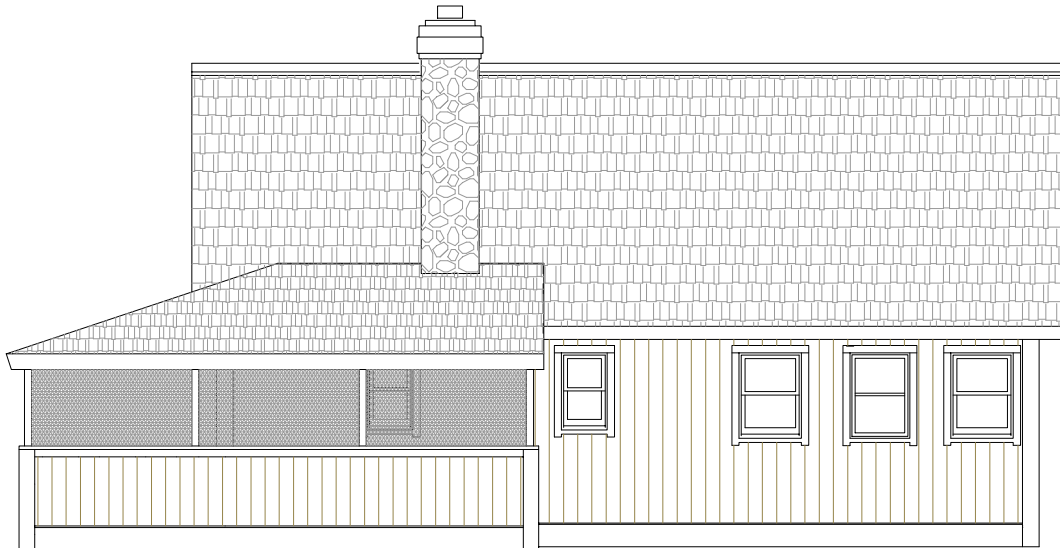

Porch End Elevation

Living Room Side Elevation

www.yankeebarnhomes.com

1-800-258-9786

1070 SF – Contract #98065

©Copyright 2003 by Yankee Barn Homes, Inc.

All rights reserved.