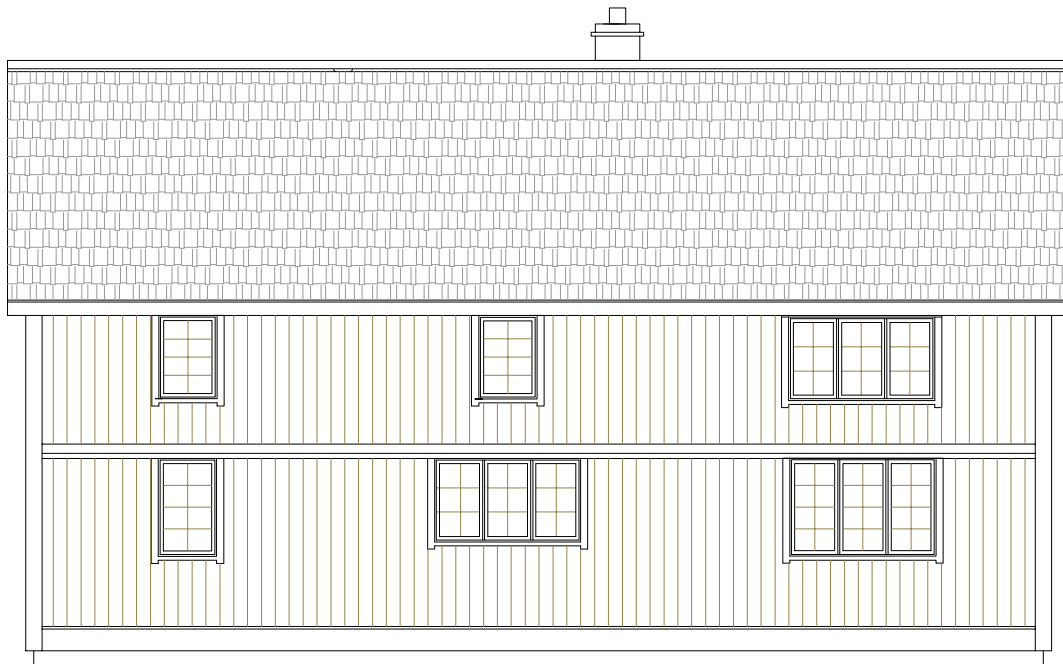

Great Room End Elevation

Kitchen Side Elevation
www.yankeebarnhomes.com

1-800-258-9786

3097 SF – Contract #98053

©Copyright 2003 by Yankee Barn Homes, Inc.

All rights reserved.