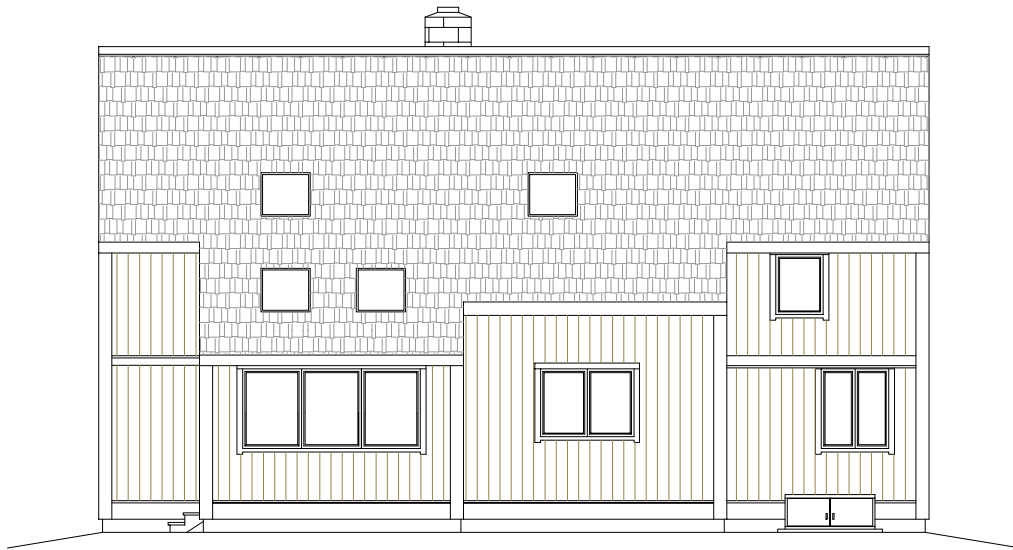

Living Room End Elevation

2170 SF—Contract #01093

©Copyright 2003 by Yankee Barn Homes, Inc.

All rights reserved.

Kitchen Side Elevation

www.yankeebarnhomes.com

1-800-258-9786